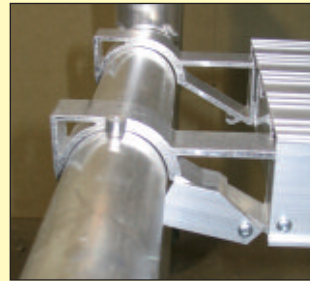

# MKI Podium features

Maximum Platform Height 1.17 M - Reach Height 3.2 M  
The deck is 600 mm wide

Folds flat for ease of transportation and the whole unit weighs less than 22 Kg.

The framework "snaps" open to give a rigid framework at the back.

All Aluminium steps and platform for strength and weight saving.

Hook locking devices on each step.

To work at the highest level fit platform on top rung and serrated climbing rung as shown.

Telescopic side frames extend and lock into position to provide a side handrail when working at the upper level.

Horizontal braces complete the guard rail around the top working area.

With the platform on the fourth rung the platform height is 1.17m, giving a reach height of 3.2m.

Overall Height:- 1990 mm Overall Width:- 680mm Overall Length:- 1250 mm Weight:- 22 Kg