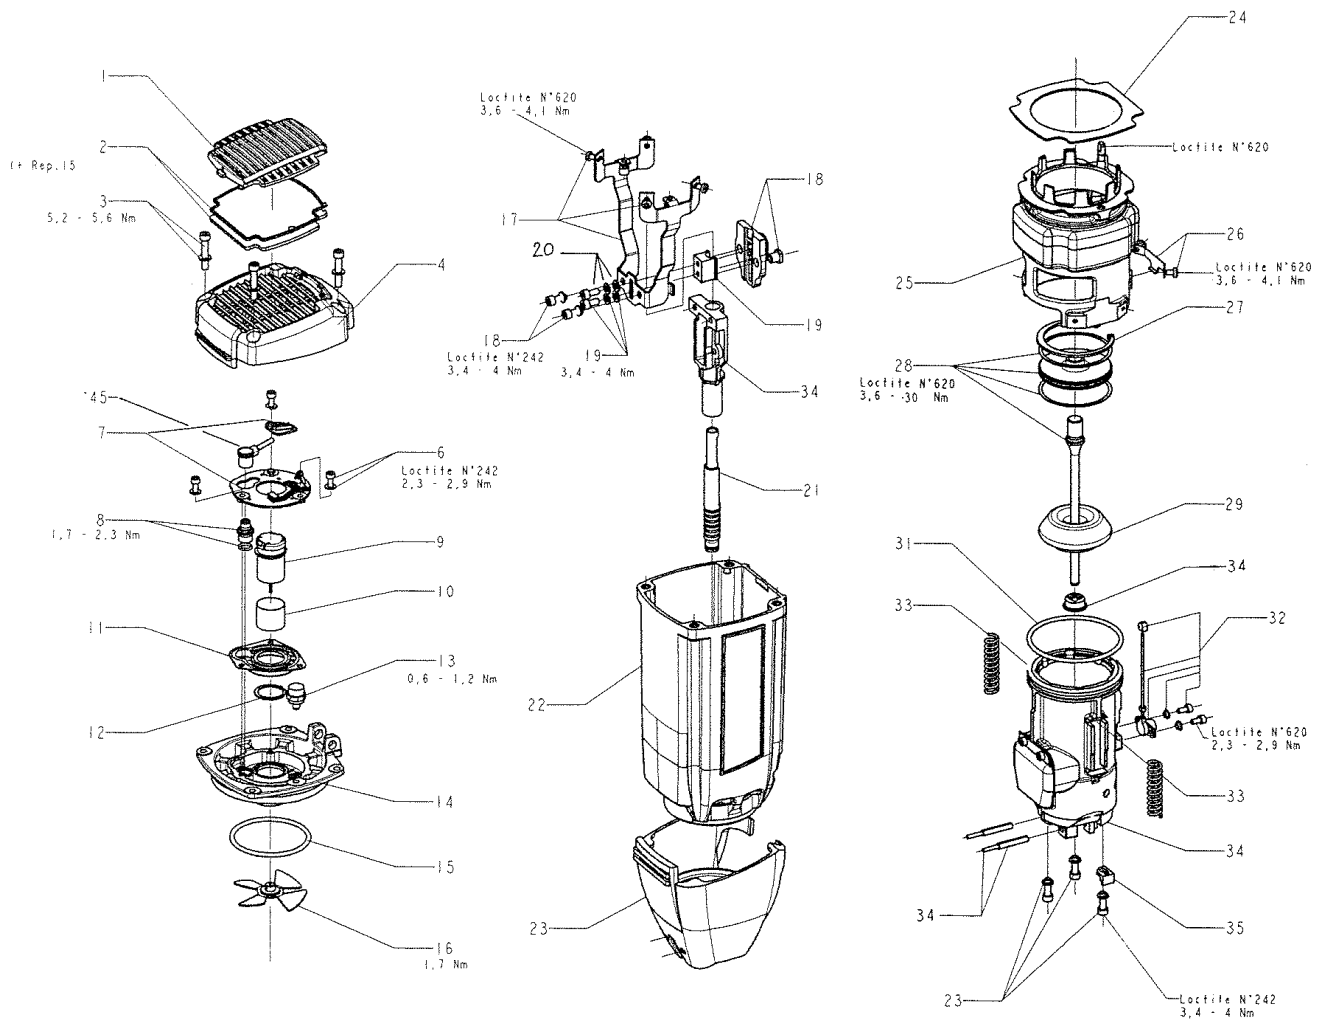

Rep	Code	Désignation	Description
53	333520	ENS. 6 VIS POIGNEE	HANDLE SCREWS ASSY
54	010900	ENS. POIGNEES D/G	RIGHT/LEFT SIDE HANDLE ASSY
55	010901	ENS. FLASQUES D/G P700	RIGHT/LEFT SIDE MAGAZINE P700 ASSY
56	010431	RAIL CHARGEUR P700	CHANNEL P700
57	339080	ENS. RACCORD CHARGEUR P700	MAGAZINE CONNECTION ASSY P700
58	337060	AXE LEVIER POUSSOIR	FOLLOWER PIVOT PIN
59	010434	LEVIER POUSSOIR	FOLLOWER
60	337050	RESSORT LEVIER POUSS.	FOLLOWER SPRING
61	337030	MANETTE POUSSOIR	CARRIER
62	322140	MOYEU DE RESSORT	NEGATOR HUB
63	323590	RESSORT SPIRALE	CONSTANT FORCE SPRING
64	337100	ANTI TIR A VIDE	LOCKOUT BRACKET
65	333640	ENS. COUVERCLE MANETTE	CAP CARRIER ASSY
	010414	ENS. COIFFE DE PROTECTION	PROTECTIVE CAP ASSY
	010905	KIT ETANCHEITE P700E	SEAL KIT P700E
	010904	KIT ETANCHEITE P700P	SEAL KIT P700P

PIECES DE RECHANGE PARTS LIST

PULSA 700E PULSA 700P

(VERSION 2002 / MODEL 2002)

Feuille/Sheet : 4/4

Date modif : 04/02/05

Date diff : 24/10/05