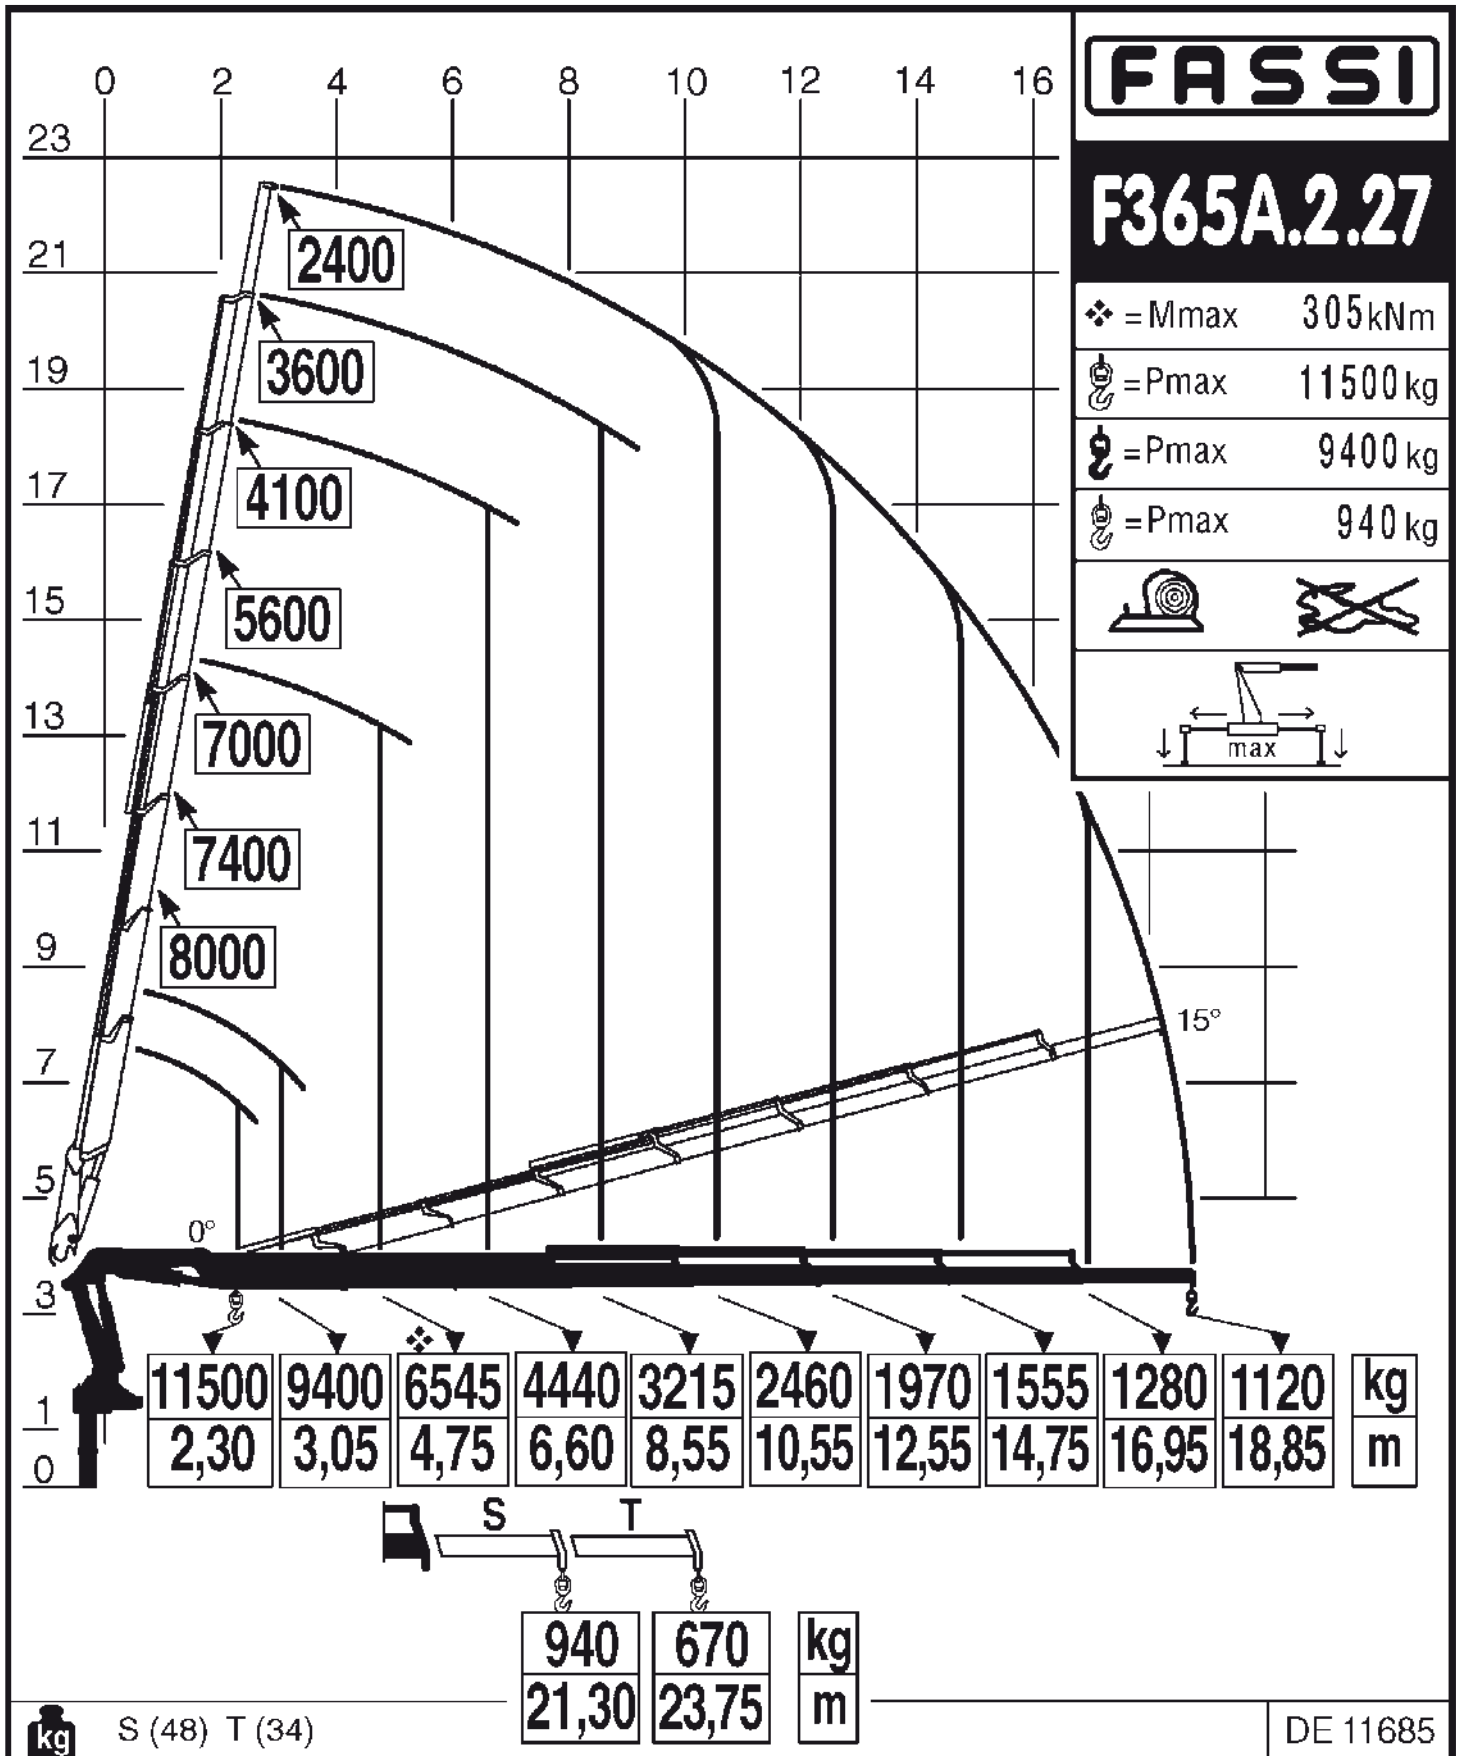

Via Roma, 110
14021 Albino (BG)
Tel.: +39 035 776400
Fax: +39 035 755020
www.fassi.com
fassi@fassi.com

LOAD DIAGRAM WITH LIFTING MOMENT LIMITING DEVICE