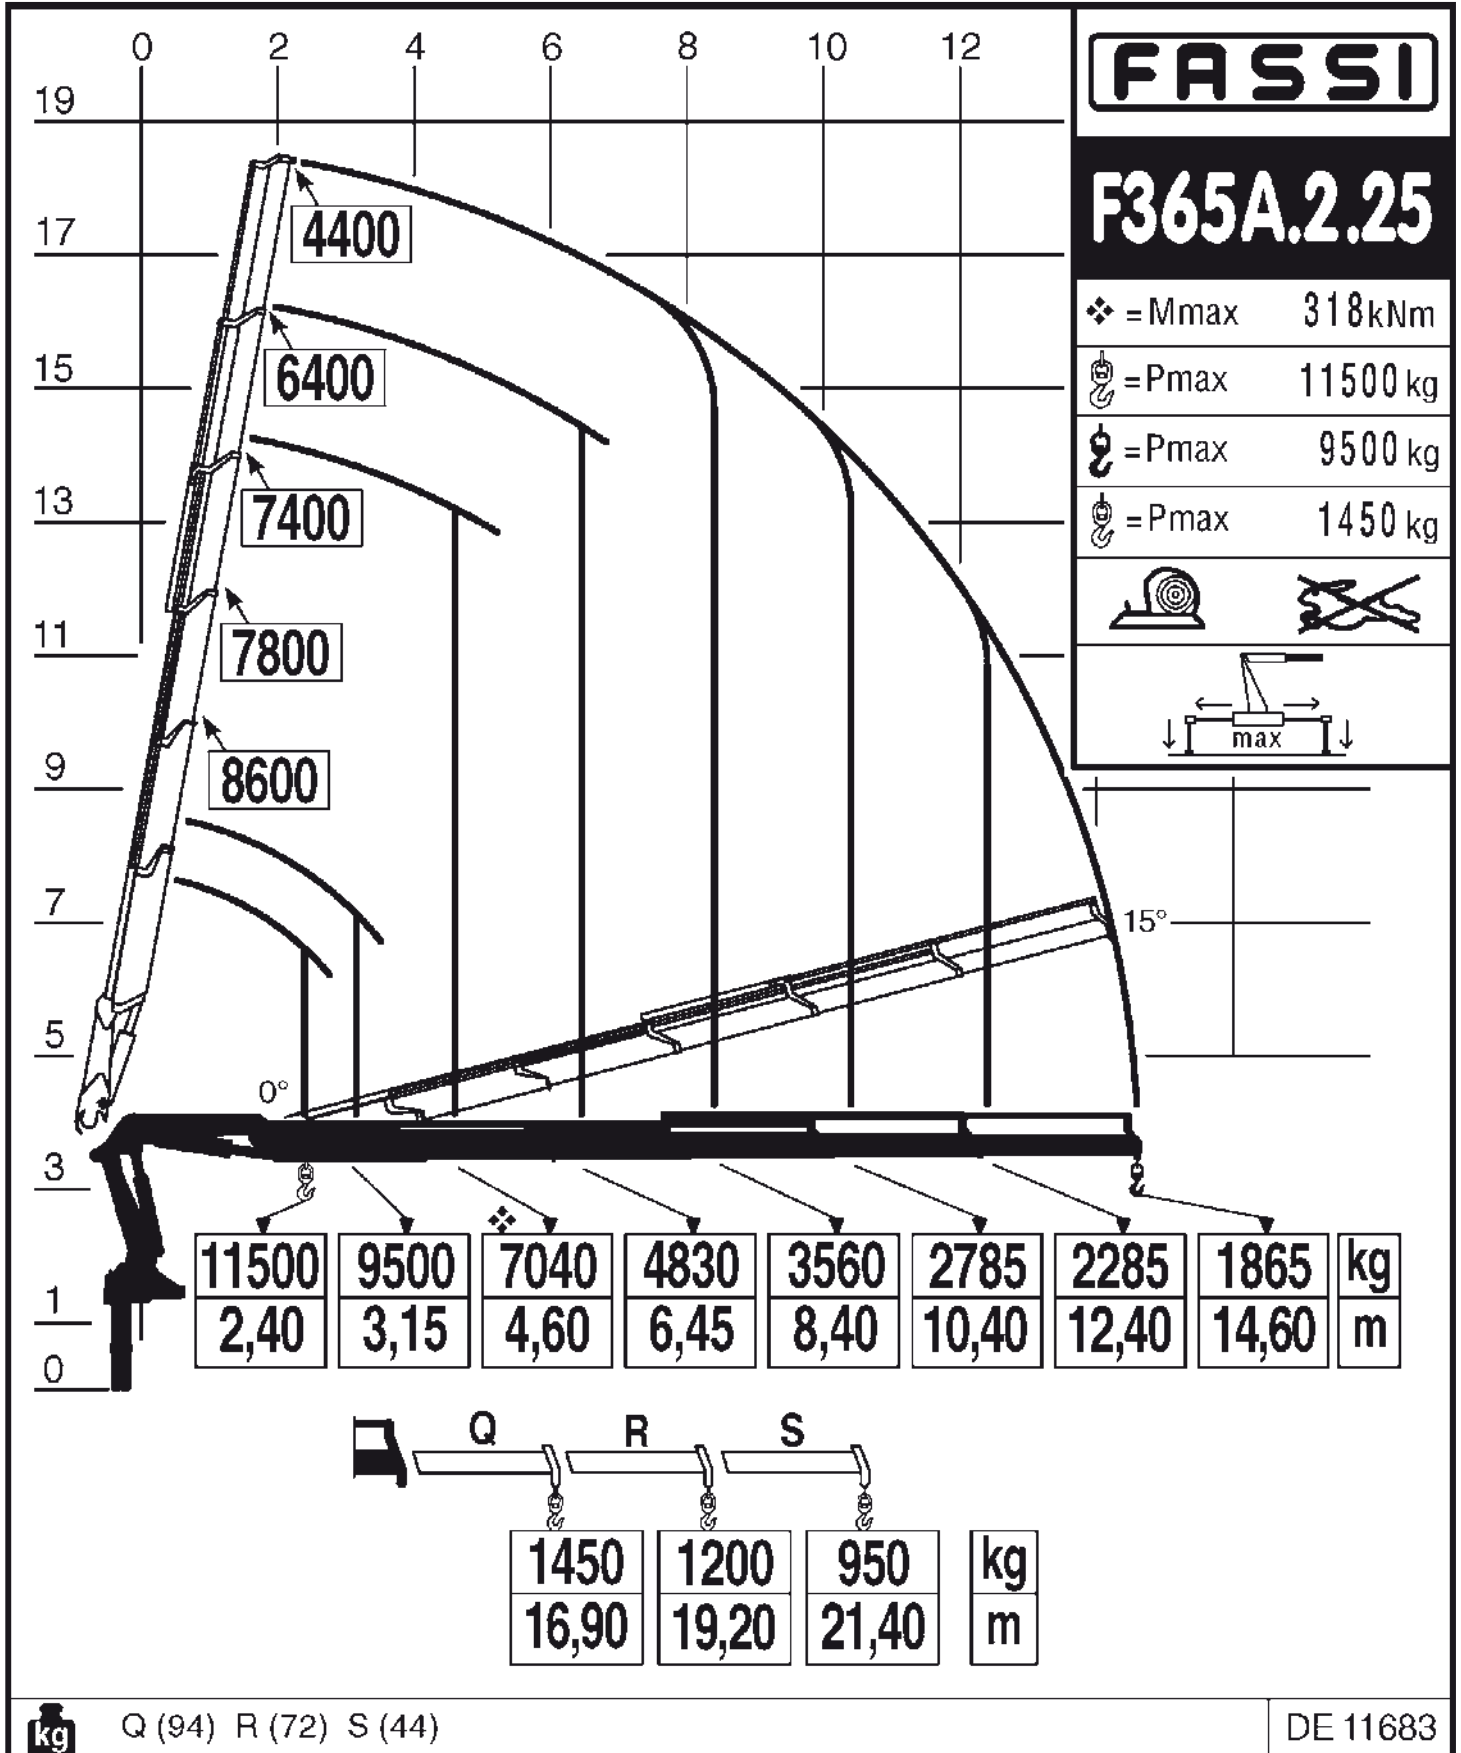

Via Roma, 110
14021 Albino (BG)
Tel.: +39 035 776400
Fax: +39 035 755020
www.fassi.com
fassi@fassi.com

LOAD DIAGRAM WITH LIFTING MOMENT LIMITING DEVICE