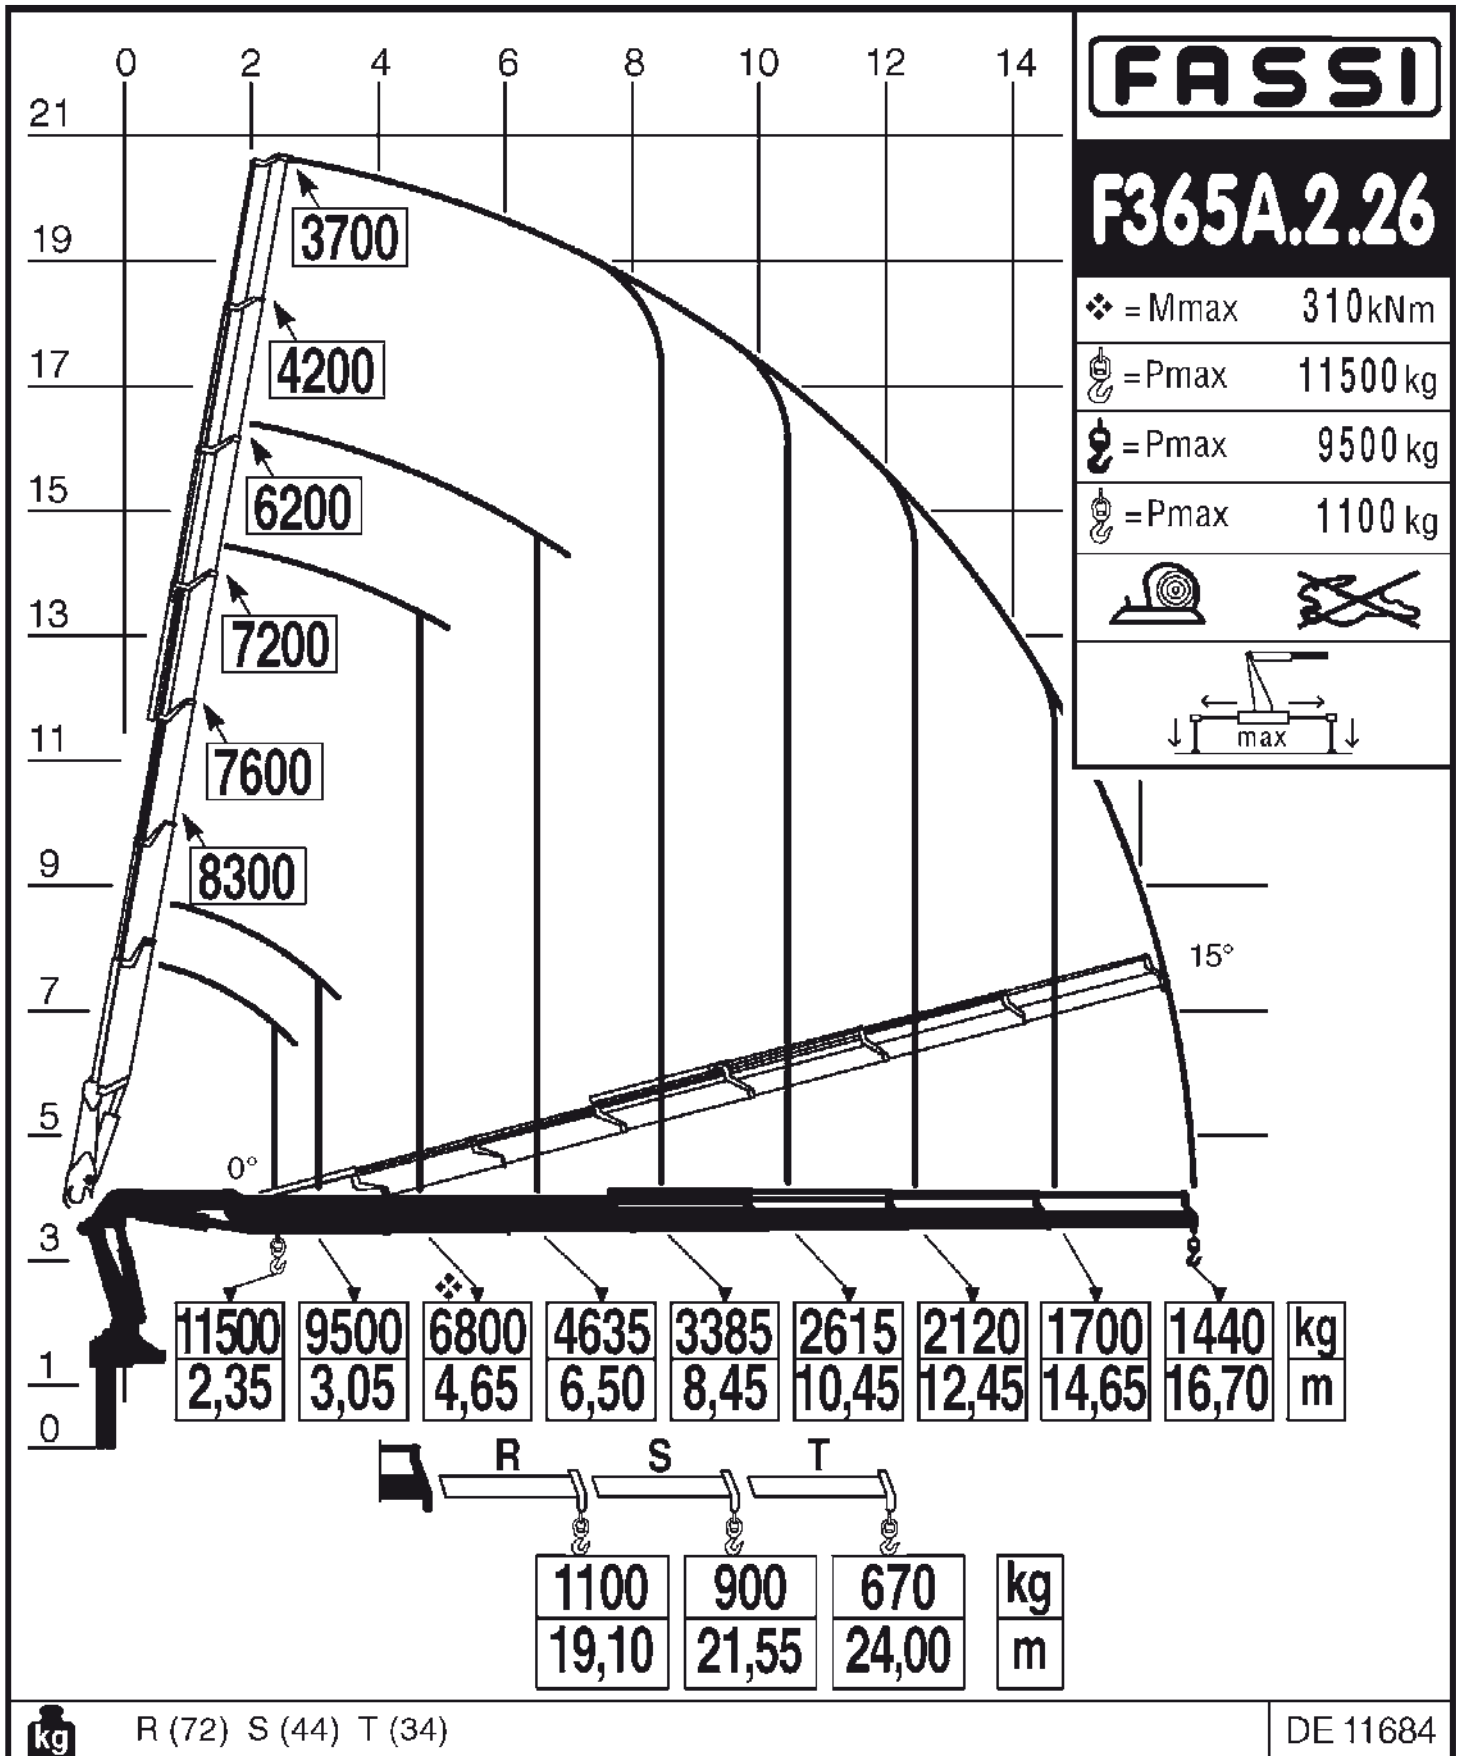

Via Roma, 110
14021 Albino (BG)
Tel.: +39 035 776400
Fax: +39 035 755020
www.fassi.com
fassi@fassi.com

LOAD DIAGRAM WITH LIFTING MOMENT LIMITING DEVICE