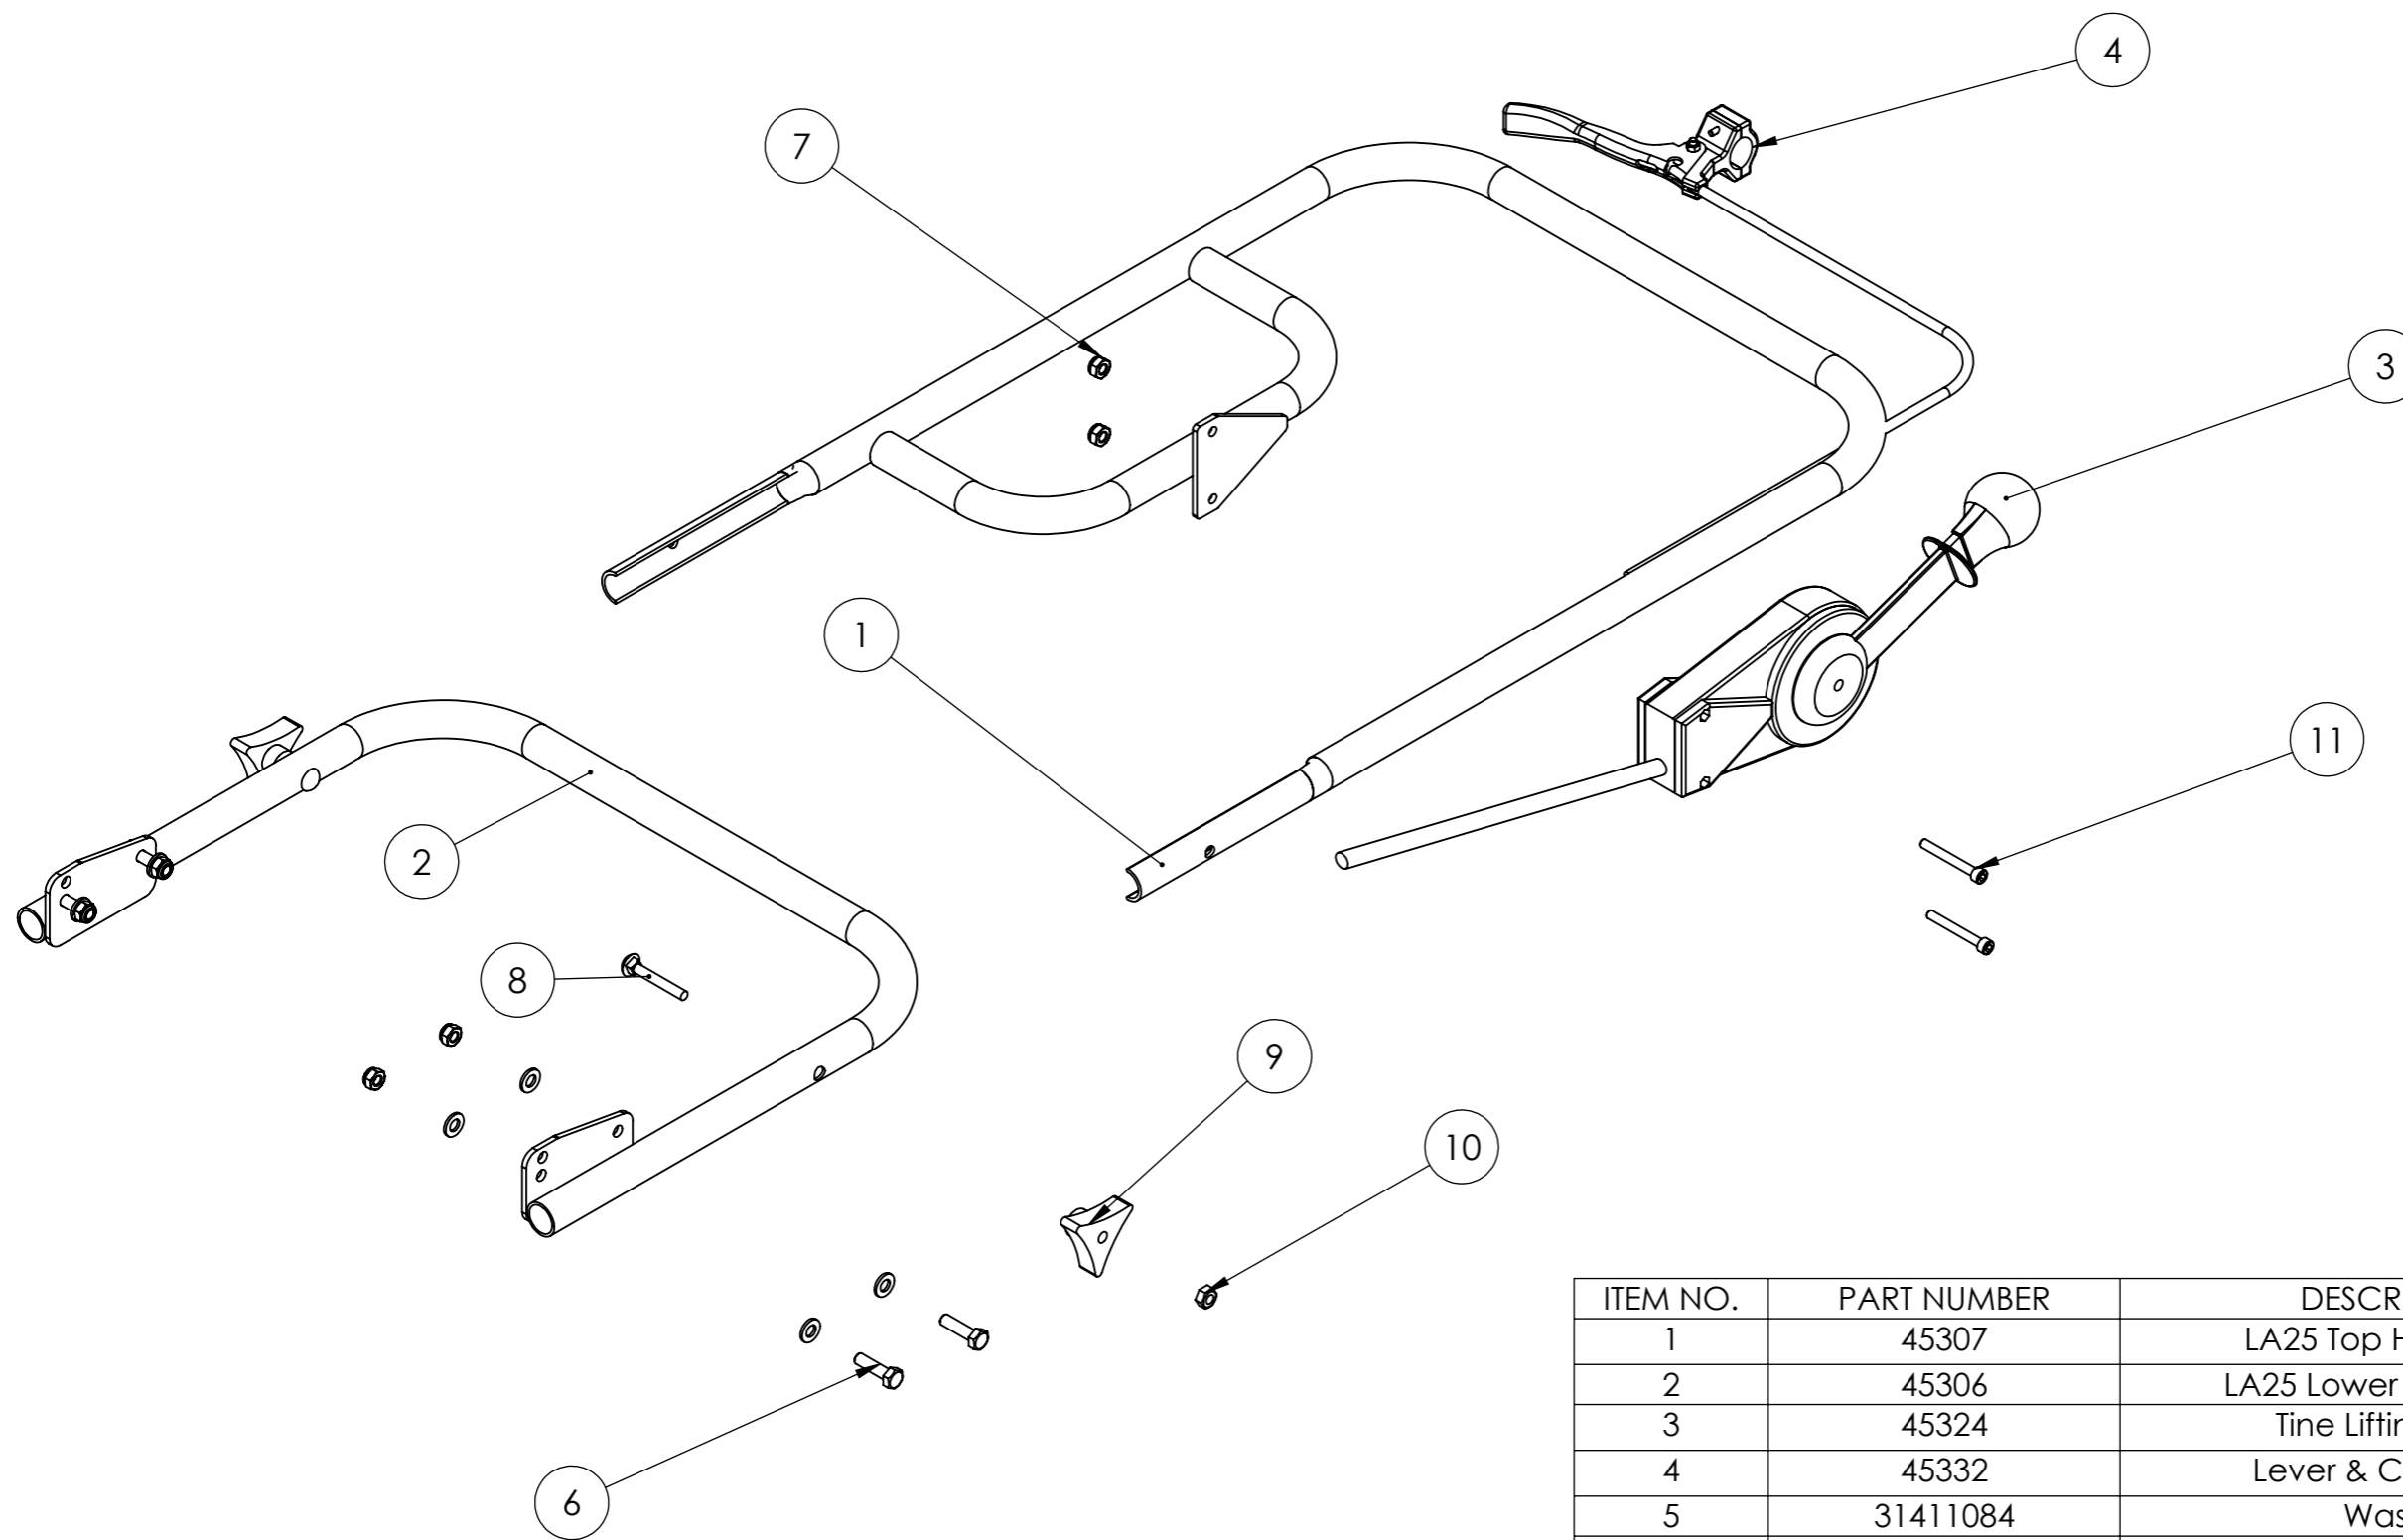

Tracmaster Ltd
 Tel: +44 (0) 144 247689
 www.camon.co.uk

Parts Diagram
CAMON LA25 Aerator

Cranks & Gear Assembly

VALID FROM	JUNE 2016
SERIAL NUMBER	from A04-52050 & A11-46000
REVISION	A

ITEM NO.	PART NUMBER	DESCRIPTION	QTY.
1	45230	Tine Rod	1
2	37112171	Bearing	1
3	35111040	Circlip	2
4	31231160	Nut	1
5	45250	Straight Solid Tine	1
6	45251	Corer	1
7	M10 nut	Nut	2
8	TCLAWKS1	Split washer	1
9	31423105	Wavy Washer	1

Tracmaster Ltd
 Tel: +44 (0) 144 247689
 www.camon.co.uk

Parts Diagram
CAMON LA25 Aerator

Tine Rod Assembly

VALID FROM	JUNE 2016
SERIAL NUMBER	from A04-52050 & A11-46000
REVISION	A

ITEM NO.	PartNo	DESCRIPTION	QTY.
1	GX160UTQX4	Engine	1
2	45334	Gearbox	1
3	25271686	Engine pulley	1
4	56356165	Key	1
5	45323	Belt	1
6	31112215	Bolt	1
7	45331	Spacer	1
8	31211100	Nut	1
9	45339	Shakeproof Washer	1
10	45328	Belt Tensioner Arm	1
11	31241100	Nyloc	1
12	31423105	Wavy Washer	1
13	60032	3/8 UNF Nyloc	1
14	45338	Bolt	1
15	60028	Jockey wheel	1
16	60065	Penny washer	8
17	31112154	Bolt	4
18	31241080	Nyloc Nut	4

Tracmaster Ltd
 Tel: +44 (0) 144 247689
 www.camon.co.uk

Parts Diagram

CAMON LA25 Aerator

Engine Assembly

VALID FROM	JUNE 2016
SERIAL NUMBER	from A04-52050 & A11-46000
REVISION	A

ITEM NO.	PartNo	DESCRIPTION	QTY.
1	45318	Backboard Frame	1
2	45238	Clevis	1
3	45257	Lifting board	1
4	45320	Tine Cover	1
5	31112162	Hex Bolt	2
6	60075	Split washer	2
7	60065	Penny washer	2
8	31112275	Bolt	2
9	31241120	Nyloc	2

Tracmaster Ltd
 Tel: +44 (0) 144 247689
 www.camon.co.uk

Parts Diagram
CAMON LA25 Aerator

Backboard Assembly

VALID FROM	JUNE 2016
SERIAL NUMBER	from A04-52050 & A11-46000
REVISION	A

ITEM NO.	PART NUMBER	DESCRIPTION	QTY.
1	45307	LA25 Top Handlebar	1
2	45306	LA25 Lower Handle Bar	1
3	45324	Tine Lifting Lever	1
4	45332	Lever & Cable Assy	1
5	31411084	Washer	8
6	31112152	Hex Bolt	4
7	31241080	Nyloc Nut	6
8	12819201	Coach Bolt	2
9	22399900	Knob	2
10	31211080	Nut	2
11	12074	Capscrew	2