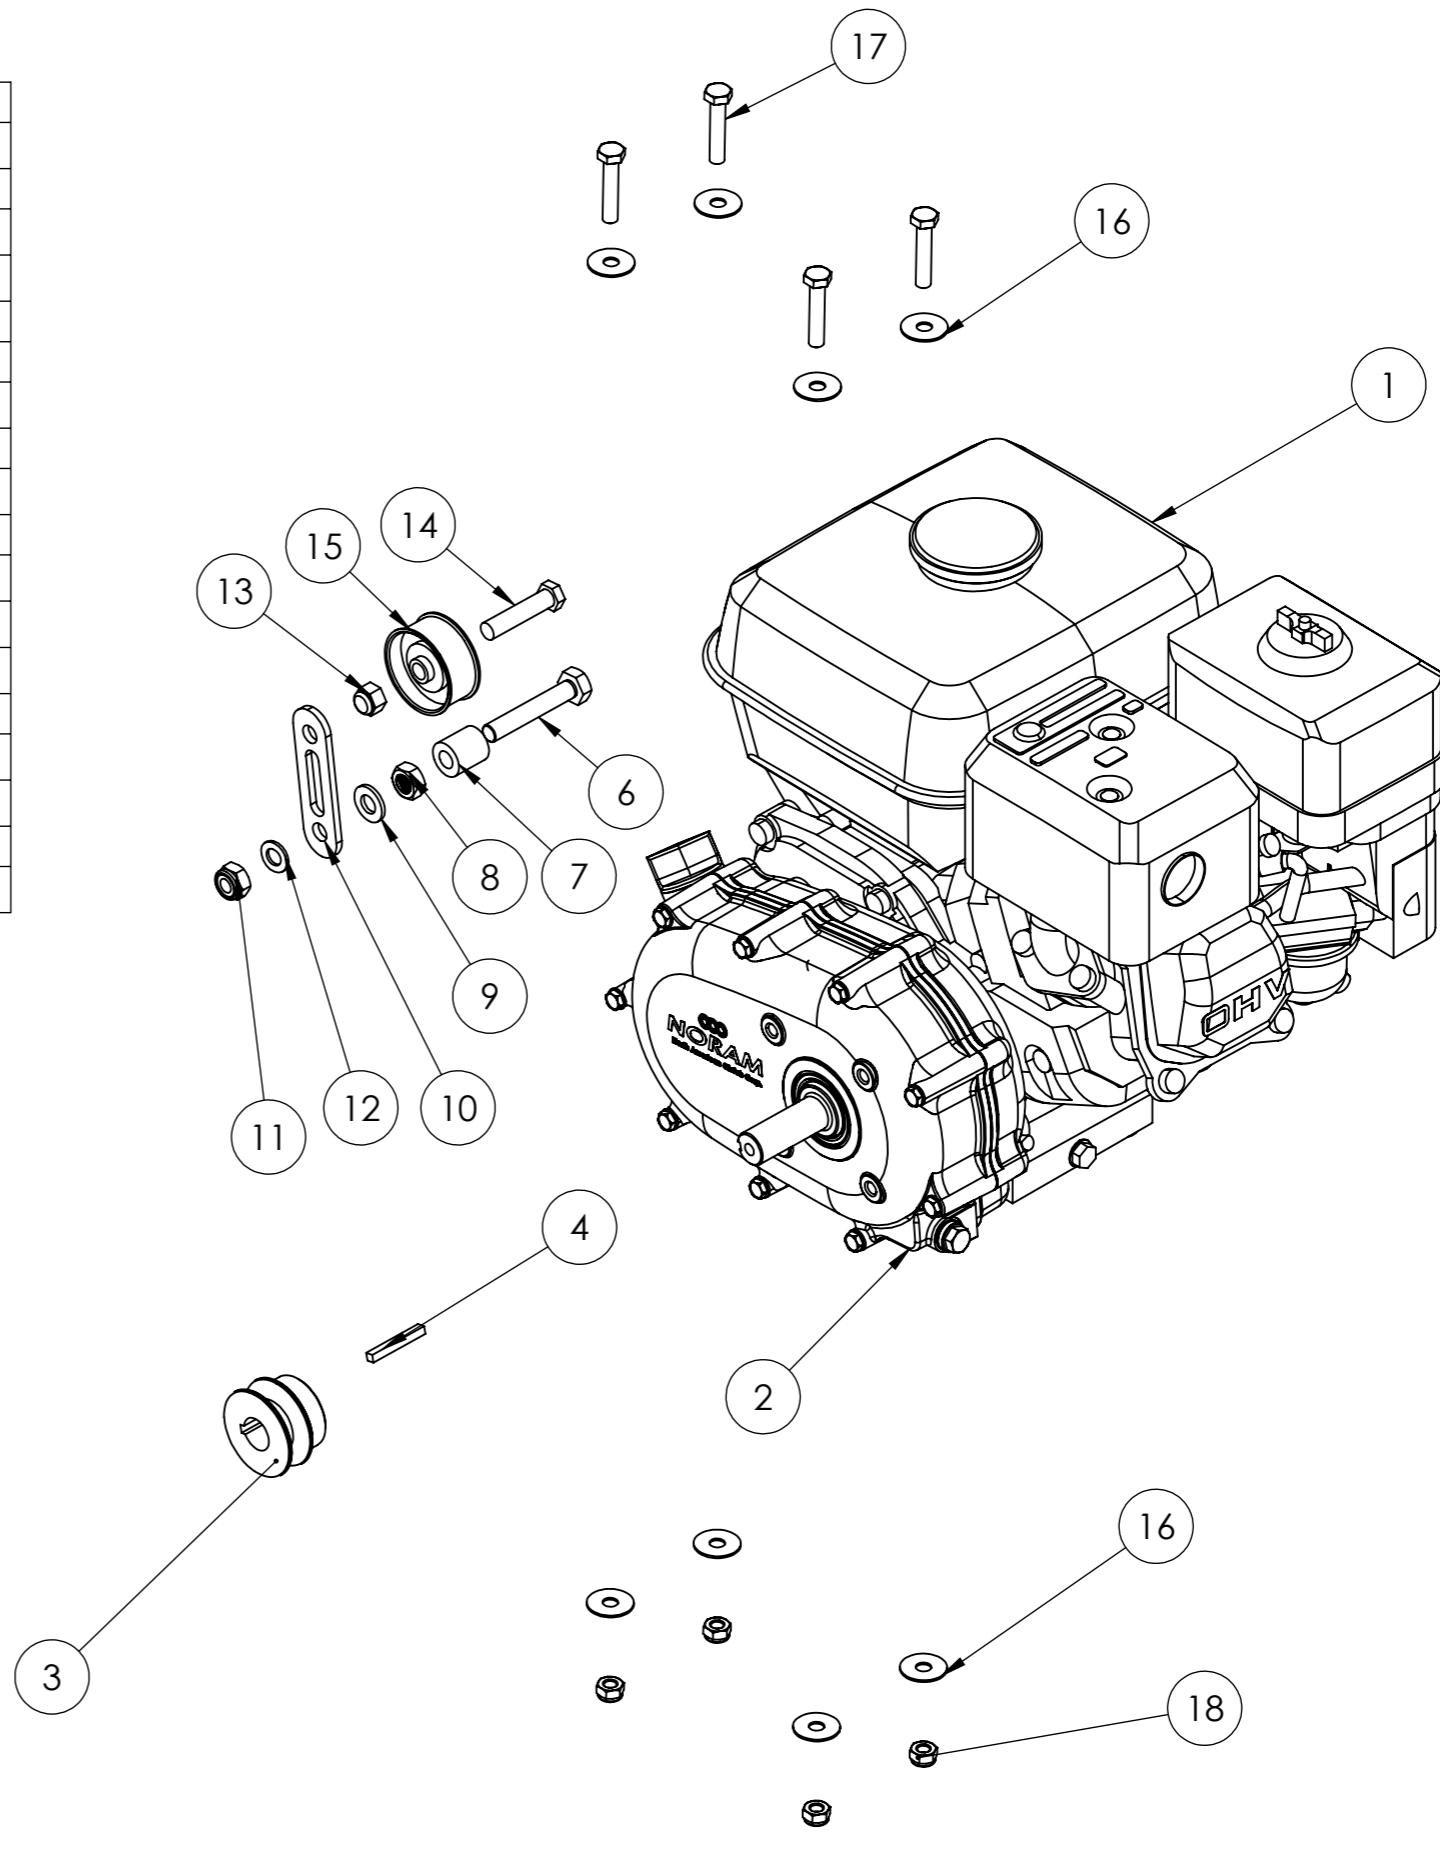

Tracmaster Ltd
Tel: +44 (0) 144 247689
www.camon.co.uk

Parts Diagram
CAMON LA25 Aerator

VALID FROM	JUNE 2016
SERIAL NUMBER	from A04-52050 & A11-46000
REVISION	A

ITEM NO.	PART NUMBER	DESCRIPTION	QTY.
1	45286	RH Wheel Axle	1
2	45281A	Front wheel (with bearing)	4
3	60065	Penny washer	4
4	60075	Split washer	4
5	31112162	Hex Bolt	4
6	45284	Front Axle	2
7	31112154	Hex Bolt	8
8	31411105	Washer	15
9	31241080	Nyloc Nut	8
10	45287	LH Wheel Axle	1

Tracmaster Ltd
 Tel: +44 (0) 144 247689
 www.camon.co.uk

Parts Diagram
CAMON LA25 Aerator

Drive Shaft Assembly

VALID FROM	JUNE 2016
SERIAL NUMBER	from A04-52050 & A11-46000
REVISION	A

ITEM NO.	PartNo	DESCRIPTION	QTY.
1	45209	Crank arm shaft	1
2	45204	12x10 key	2
3	45208	19x10 key	1
4	45218	Sprocket	1
5	45213	6mm spacer	1
6	45211	1mm Shim	3
7	37112252	Bearing	2
8	45206	Crank Arm	2
9	45297	Bearing Retainer	2
10	45202	Crank arm retaining washer	2
11	500018810	CSK Screw	2
12	452105	CSK screw	4

Tracmaster Ltd
 Tel: +44 (0) 144 247689
 www.camon.co.uk

Parts Diagram
CAMON LA25 Aerator

Cranks & Gear Assembly

VALID FROM	JUNE 2016
SERIAL NUMBER	from A04-52050 & A11-46000
REVISION	A

ITEM NO.	PART NUMBER	DESCRIPTION	QTY.
1	45230	Tine Rod	1
2	37112171	Bearing	1
3	35111040	Circlip	2
4	31231160	Nut	1
5	45250	Straight Solid Tine	1
6	45251	Corer	1
7	M10 nut	Nut	2
8	TCLAWKS1	Split washer	1
9	31423105	Wavy Washer	1

Tracmaster Ltd
 Tel: +44 (0) 144 247689
 www.camon.co.uk

Parts Diagram
CAMON LA25 Aerator

Tine Rod Assembly

VALID FROM	JUNE 2016
SERIAL NUMBER	from A04-52050 & A11-46000
REVISION	A

ITEM NO.	PartNo	DESCRIPTION	QTY.
1	GX160UTQX4	Engine	1
2	45334	Gearbox	1
3	25271686	Engine pulley	1
4	56356165	Key	1
5	45323	Belt	1
6	31112215	Bolt	1
7	45331	Spacer	1
8	31211100	Nut	1
9	45339	Shakeproof Washer	1
10	45328	Belt Tensioner Arm	1
11	31241100	Nyloc	1
12	31423105	Wavy Washer	1
13	60032	3/8 UNF Nyloc	1
14	45338	Bolt	1
15	60028	Jockey wheel	1
16	60065	Penny washer	8
17	31112154	Bolt	4
18	31241080	Nyloc Nut	4