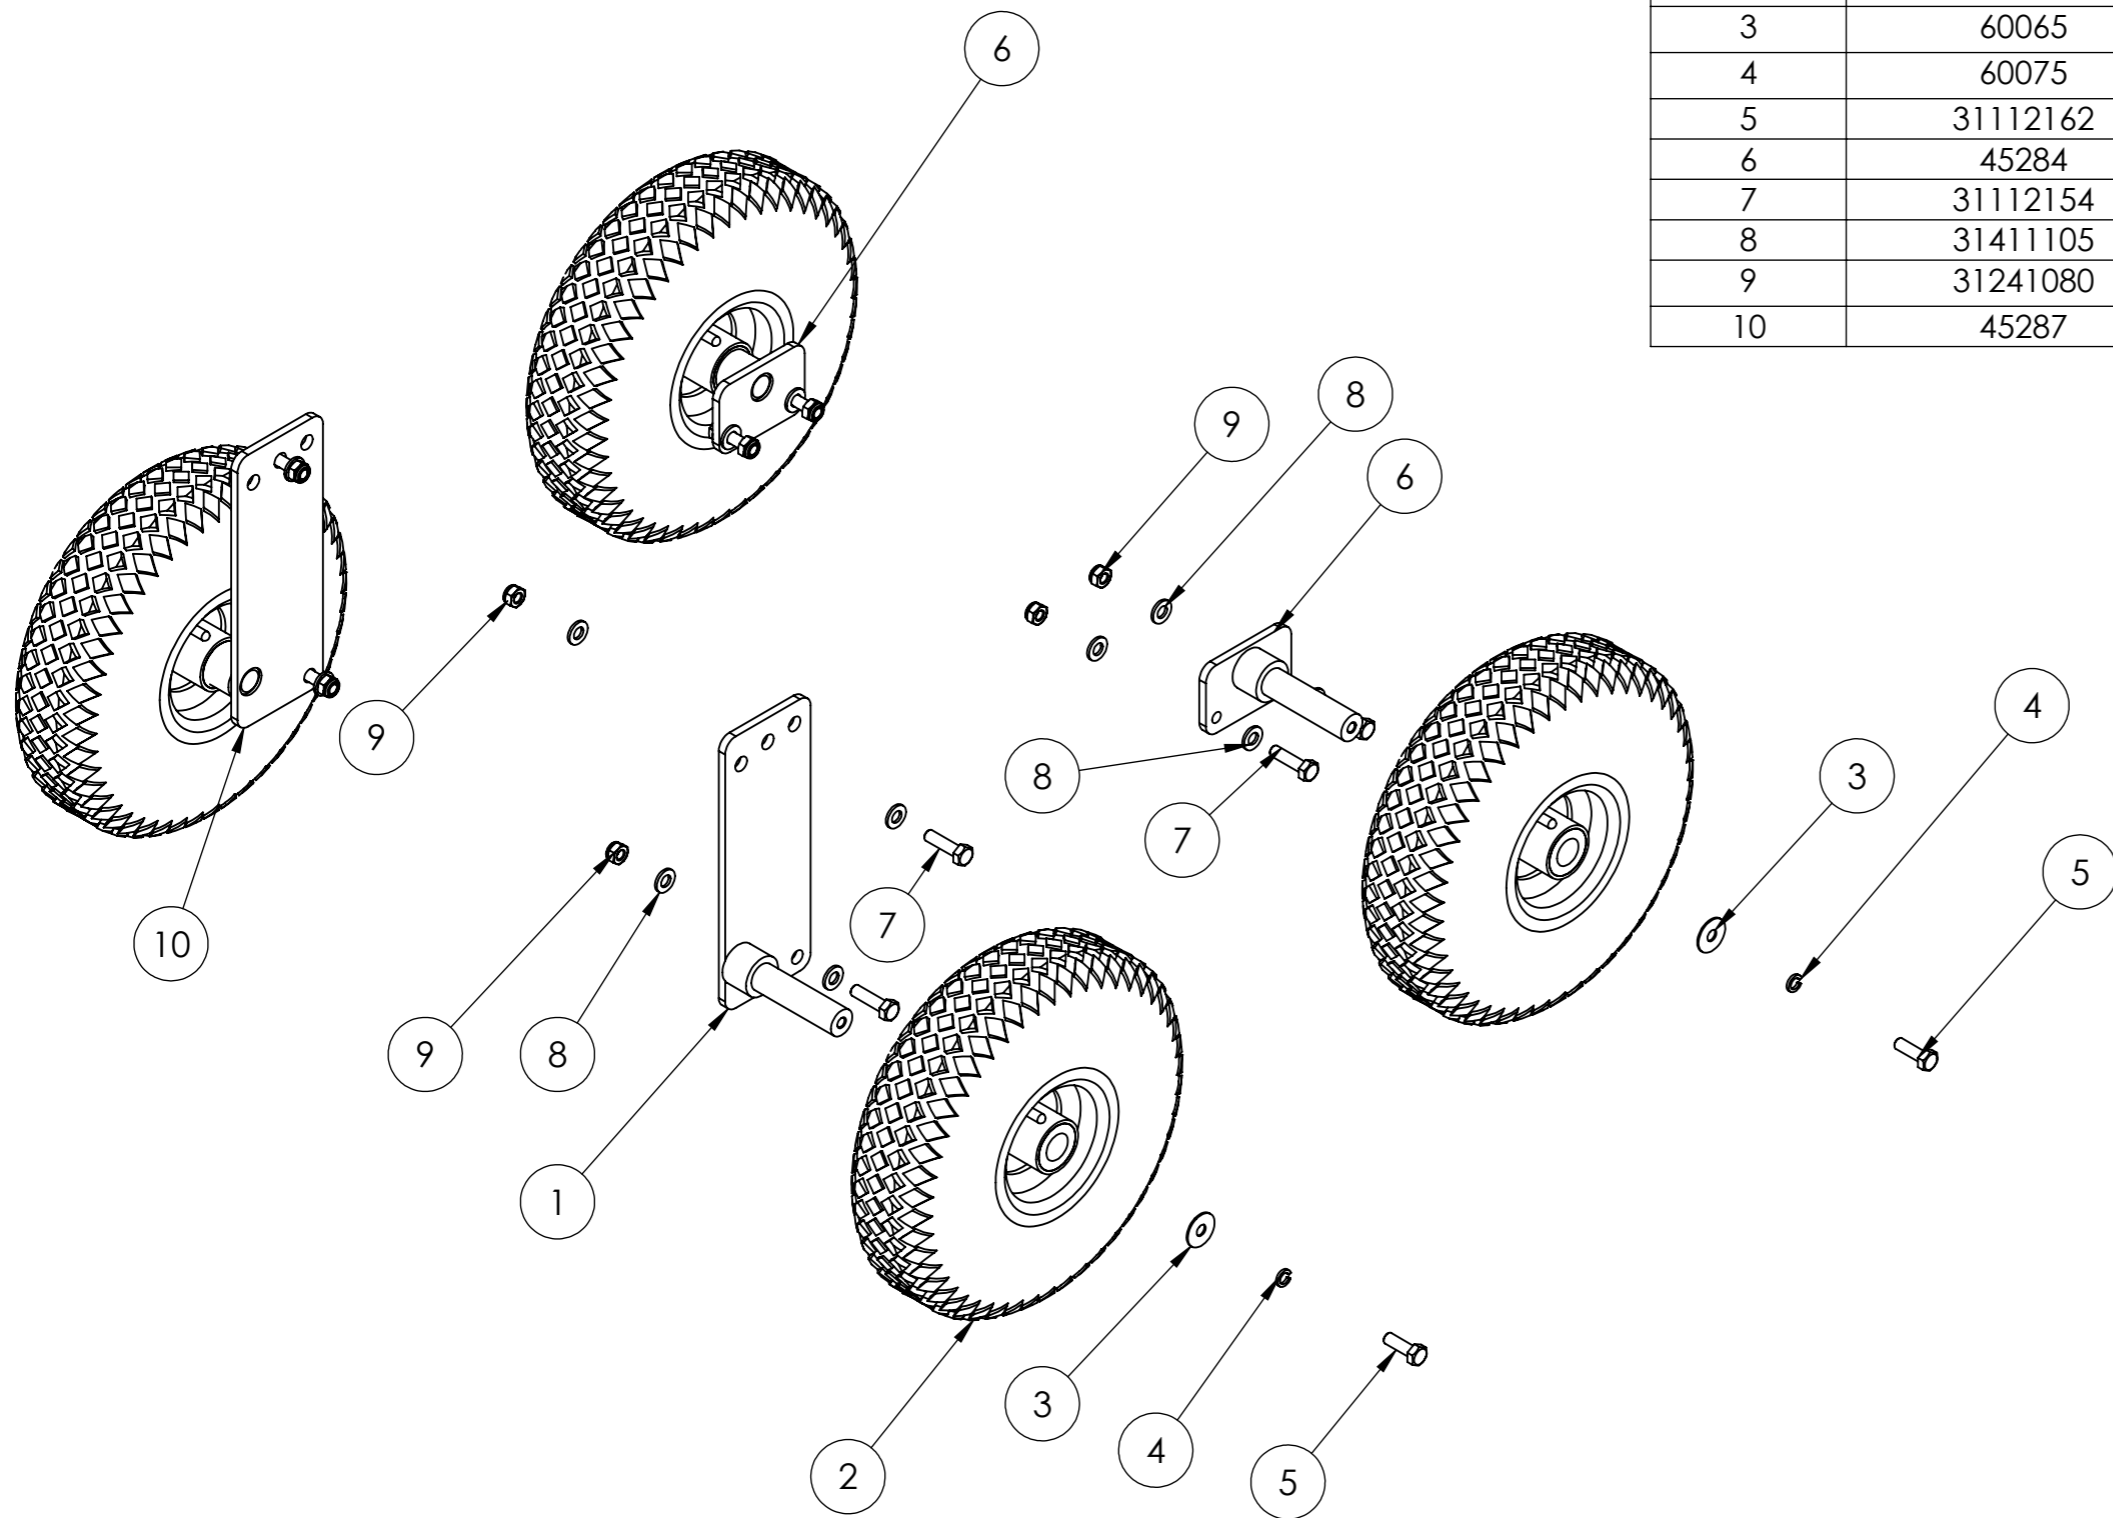

Tracmaster Ltd
Tel: +44 (0) 144 247689
www.camon.co.uk

Parts Diagram
CAMON LA25 Aerator

VALID FROM	JUNE 2016
SERIAL NUMBER	from A04-52050 & A11-46000
REVISION	A

ITEM NO.	PART NUMBER	DESCRIPTION	QTY.
1	45286	RH Wheel Axle	1
2	45281A	Front wheel (with bearing)	4
3	60065	Penny washer	4
4	60075	Split washer	4
5	31112162	Hex Bolt	4
6	45284	Front Axle	2
7	31112154	Hex Bolt	8
8	31411105	Washer	15
9	31241080	Nyloc Nut	8
10	45287	LH Wheel Axle	1

Tracmaster Ltd
 Tel: +44 (0) 144 247689
 www.camon.co.uk

Parts Diagram
CAMON LA25 Aerator

Wheels and Axles Assembly

VALID FROM	JUNE 2016
SERIAL NUMBER	from A04-52050 & A11-46000
REVISION	A

ITEM NO.	PartNo	DESCRIPTION	QTY.
1	45300	Chassis	1
2	45301	Right Hand Lower Side Plate	1
3	45302	Left Hand Top Side Plate	1
4	45303	Left Hand Cover	1
5	45305	Belt Guard	1
6	45312	Gearbox Cover	2
7	45304	Cover	1
8	45325	Front Bumper	1
9	31411064	Washer	14
10	60079	split washer	14
11	60031	Bolt	14
12	60065	Penny washer	8
13	31112152	Hex Bolt	4
14	31241080	Nyloc Nut	4
15	60600	Cage Nut	1
16	60027	Washer	5
17	31112093	Bolt	5

Tracmaster Ltd
 Tel: +44 (0) 144 247689
 www.camon.co.uk

Parts Diagram
CAMON LA25 Aerator

Drive Shaft Assembly

VALID FROM	JUNE 2016
SERIAL NUMBER	from A04-52050 & A11-46000
REVISION	A

ITEM NO.	PartNo	DESCRIPTION	QTY.
1	45209	Crank arm shaft	1
2	45204	12x10 key	2
3	45208	19x10 key	1
4	45218	Sprocket	1
5	45213	6mm spacer	1
6	45211	1mm Shim	3
7	37112252	Bearing	2
8	45206	Crank Arm	2
9	45297	Bearing Retainer	2
10	45202	Crank arm retaining washer	2
11	500018810	CSK Screw	2
12	452105	CSK screw	4

Tracmaster Ltd
 Tel: +44 (0) 144 247689
 www.camon.co.uk

Parts Diagram
CAMON LA25 Aerator

Cranks & Gear Assembly

VALID FROM	JUNE 2016
SERIAL NUMBER	from A04-52050 & A11-46000
REVISION	A

ITEM NO.	PART NUMBER	DESCRIPTION	QTY.
1	45230	Tine Rod	1
2	37112171	Bearing	1
3	35111040	Circlip	2
4	31231160	Nut	1
5	45250	Straight Solid Tine	1
6	45251	Corer	1
7	M10 nut	Nut	2
8	TCLAWKS1	Split washer	1
9	31423105	Wavy Washer	1