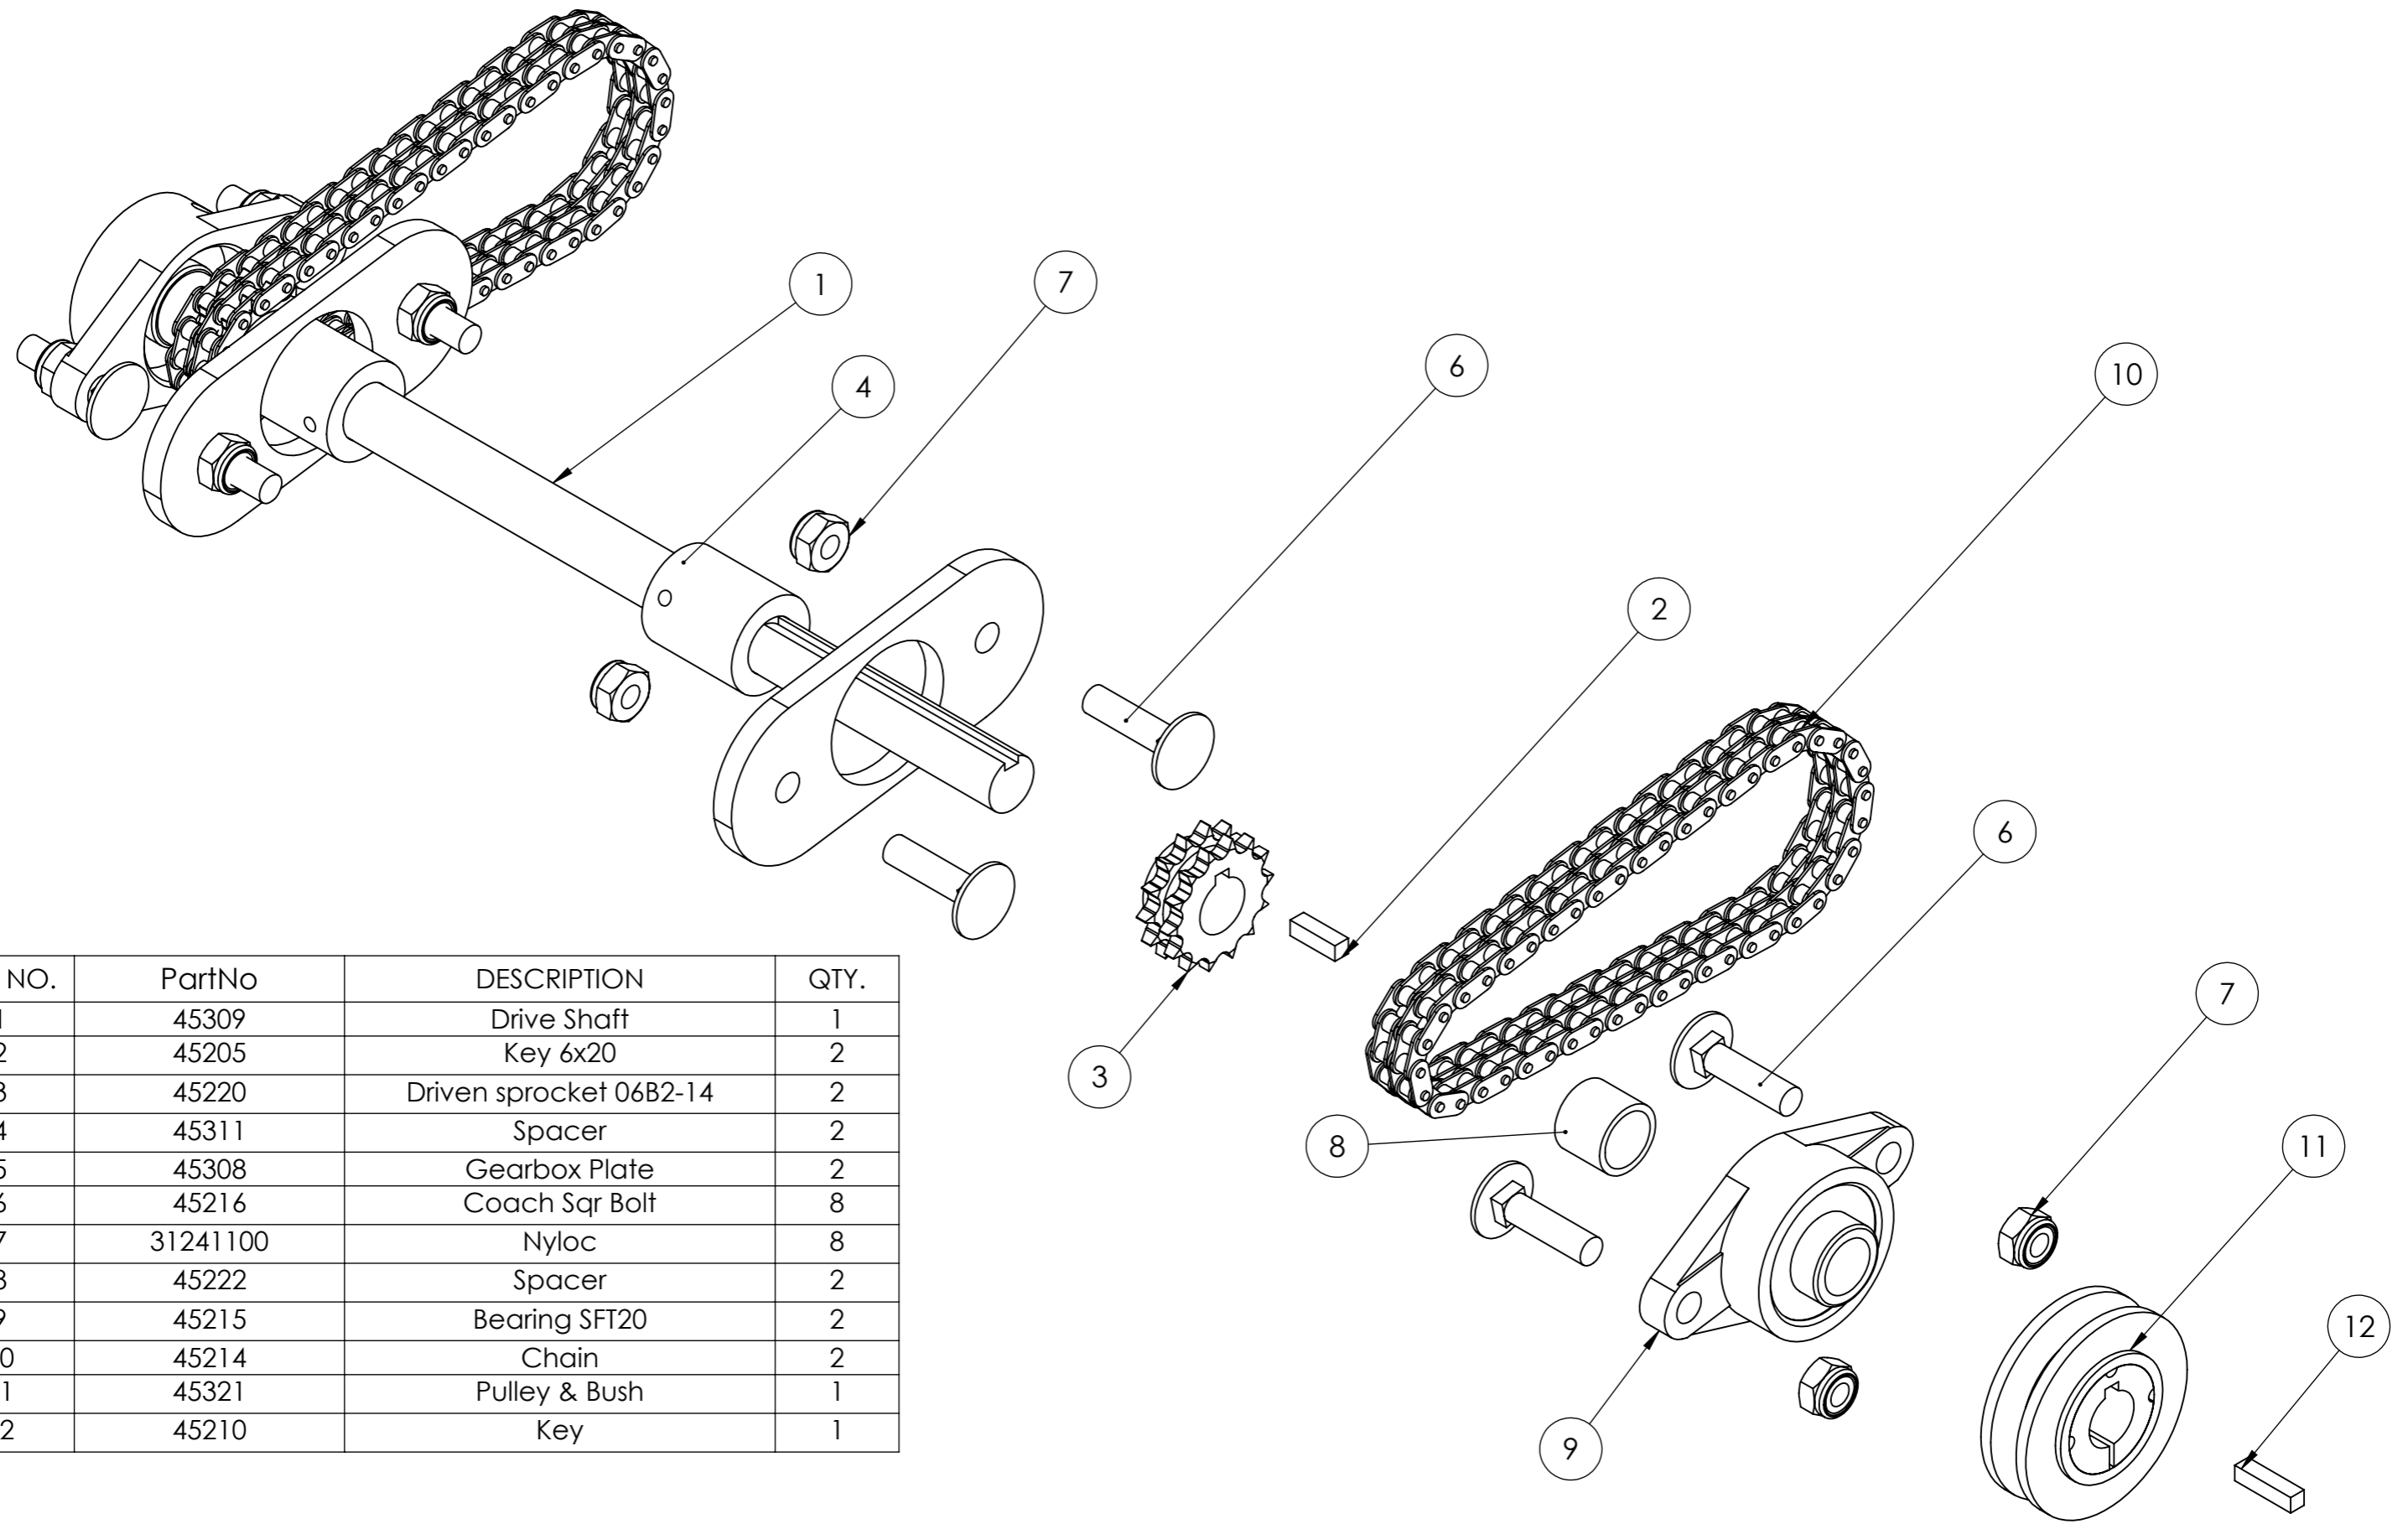

ITEM NO.	PartNo	DESCRIPTION	QTY.
1	45309	Drive Shaft	1
2	45205	Key 6x20	2
3	45220	Driven sprocket 06B2-14	2
4	45311	Spacer	2
5	45308	Gearbox Plate	2
6	45216	Coach Sqr Bolt	8
7	31241100	Nyloc	8
8	45222	Spacer	2
9	45215	Bearing SFT20	2
10	45214	Chain	2
11	45321	Pulley & Bush	1
12	45210	Key	1

Tracmaster Ltd
Tel: +44 (0) 144 247689
www.camon.co.uk

Parts Diagram
CAMON LA25 Aerator

Drive Shaft Assembly

VALID FROM	JUNE 2016
SERIAL NUMBER	from A04-52050 & A11-46000
REVISION	A