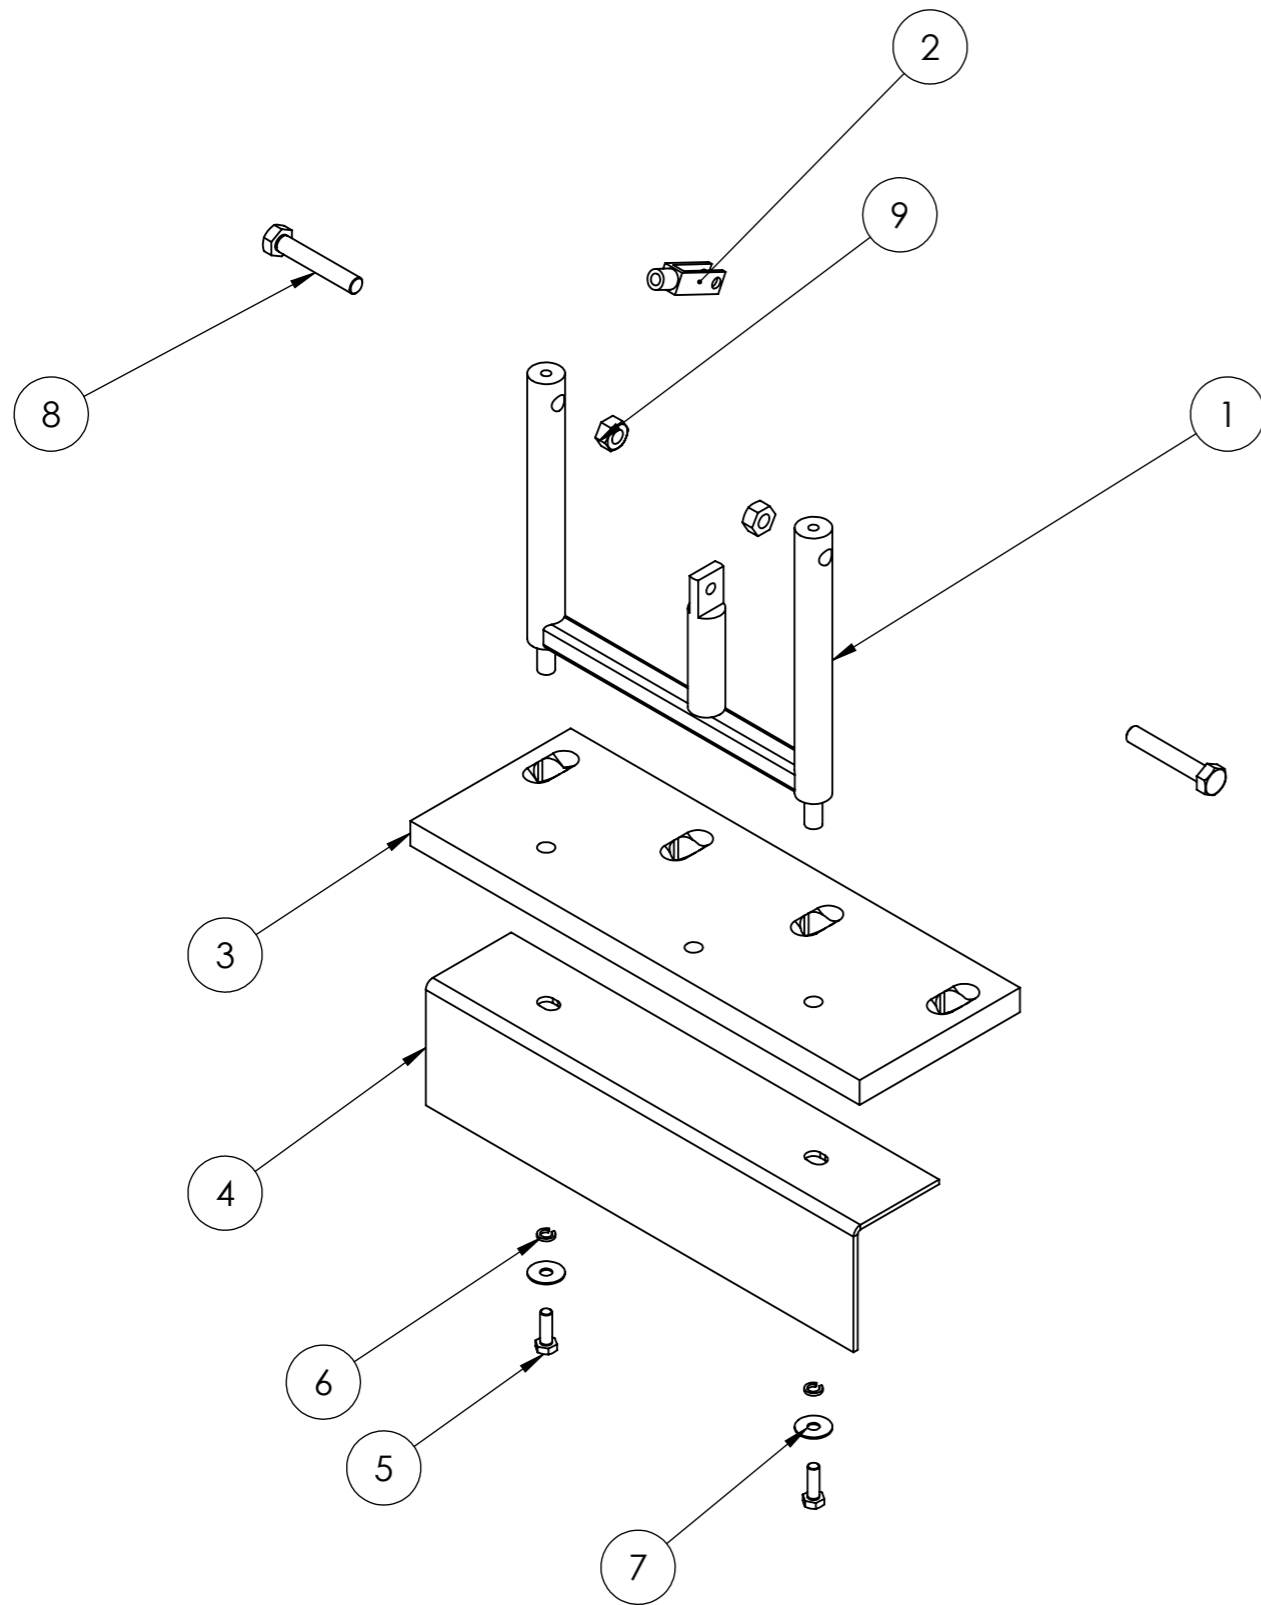

Tracmaster Ltd
 Tel: +44 (0) 144 247689
 www.camon.co.uk

Parts Diagram
CAMON LA25 Aerator

Cranks & Gear Assembly

VALID FROM	JUNE 2016
SERIAL NUMBER	from A04-52050 & A11-46000
REVISION	A

ITEM NO.	PART NUMBER	DESCRIPTION	QTY.
1	45230	Tine Rod	1
2	37112171	Bearing	1
3	35111040	Circlip	2
4	31231160	Nut	1
5	45250	Straight Solid Tine	1
6	45251	Corer	1
7	M10 nut	Nut	2
8	TCLAWKS1	Split washer	1
9	31423105	Wavy Washer	1

Tracmaster Ltd
 Tel: +44 (0) 144 247689
 www.camon.co.uk

Parts Diagram
CAMON LA25 Aerator

Tine Rod Assembly

VALID FROM	JUNE 2016
SERIAL NUMBER	from A04-52050 & A11-46000
REVISION	A

ITEM NO.	PartNo	DESCRIPTION	QTY.
1	GX160UTQX4	Engine	1
2	45334	Gearbox	1
3	25271686	Engine pulley	1
4	56356165	Key	1
5	45323	Belt	1
6	31112215	Bolt	1
7	45331	Spacer	1
8	31211100	Nut	1
9	45339	Shakeproof Washer	1
10	45328	Belt Tensioner Arm	1
11	31241100	Nyloc	1
12	31423105	Wavy Washer	1
13	60032	3/8 UNF Nyloc	1
14	45338	Bolt	1
15	60028	Jockey wheel	1
16	60065	Penny washer	8
17	31112154	Bolt	4
18	31241080	Nyloc Nut	4

Tracmaster Ltd
 Tel: +44 (0) 144 247689
 www.camon.co.uk

Parts Diagram

CAMON LA25 Aerator

Engine Assembly

VALID FROM	JUNE 2016
SERIAL NUMBER	from A04-52050 & A11-46000
REVISION	A

ITEM NO.	PartNo	DESCRIPTION	QTY.
1	45318	Backboard Frame	1
2	45238	Clevis	1
3	45257	Lifting board	1
4	45320	Tine Cover	1
5	31112162	Hex Bolt	2
6	60075	Split washer	2
7	60065	Penny washer	2
8	31112275	Bolt	2
9	31241120	Nyloc	2