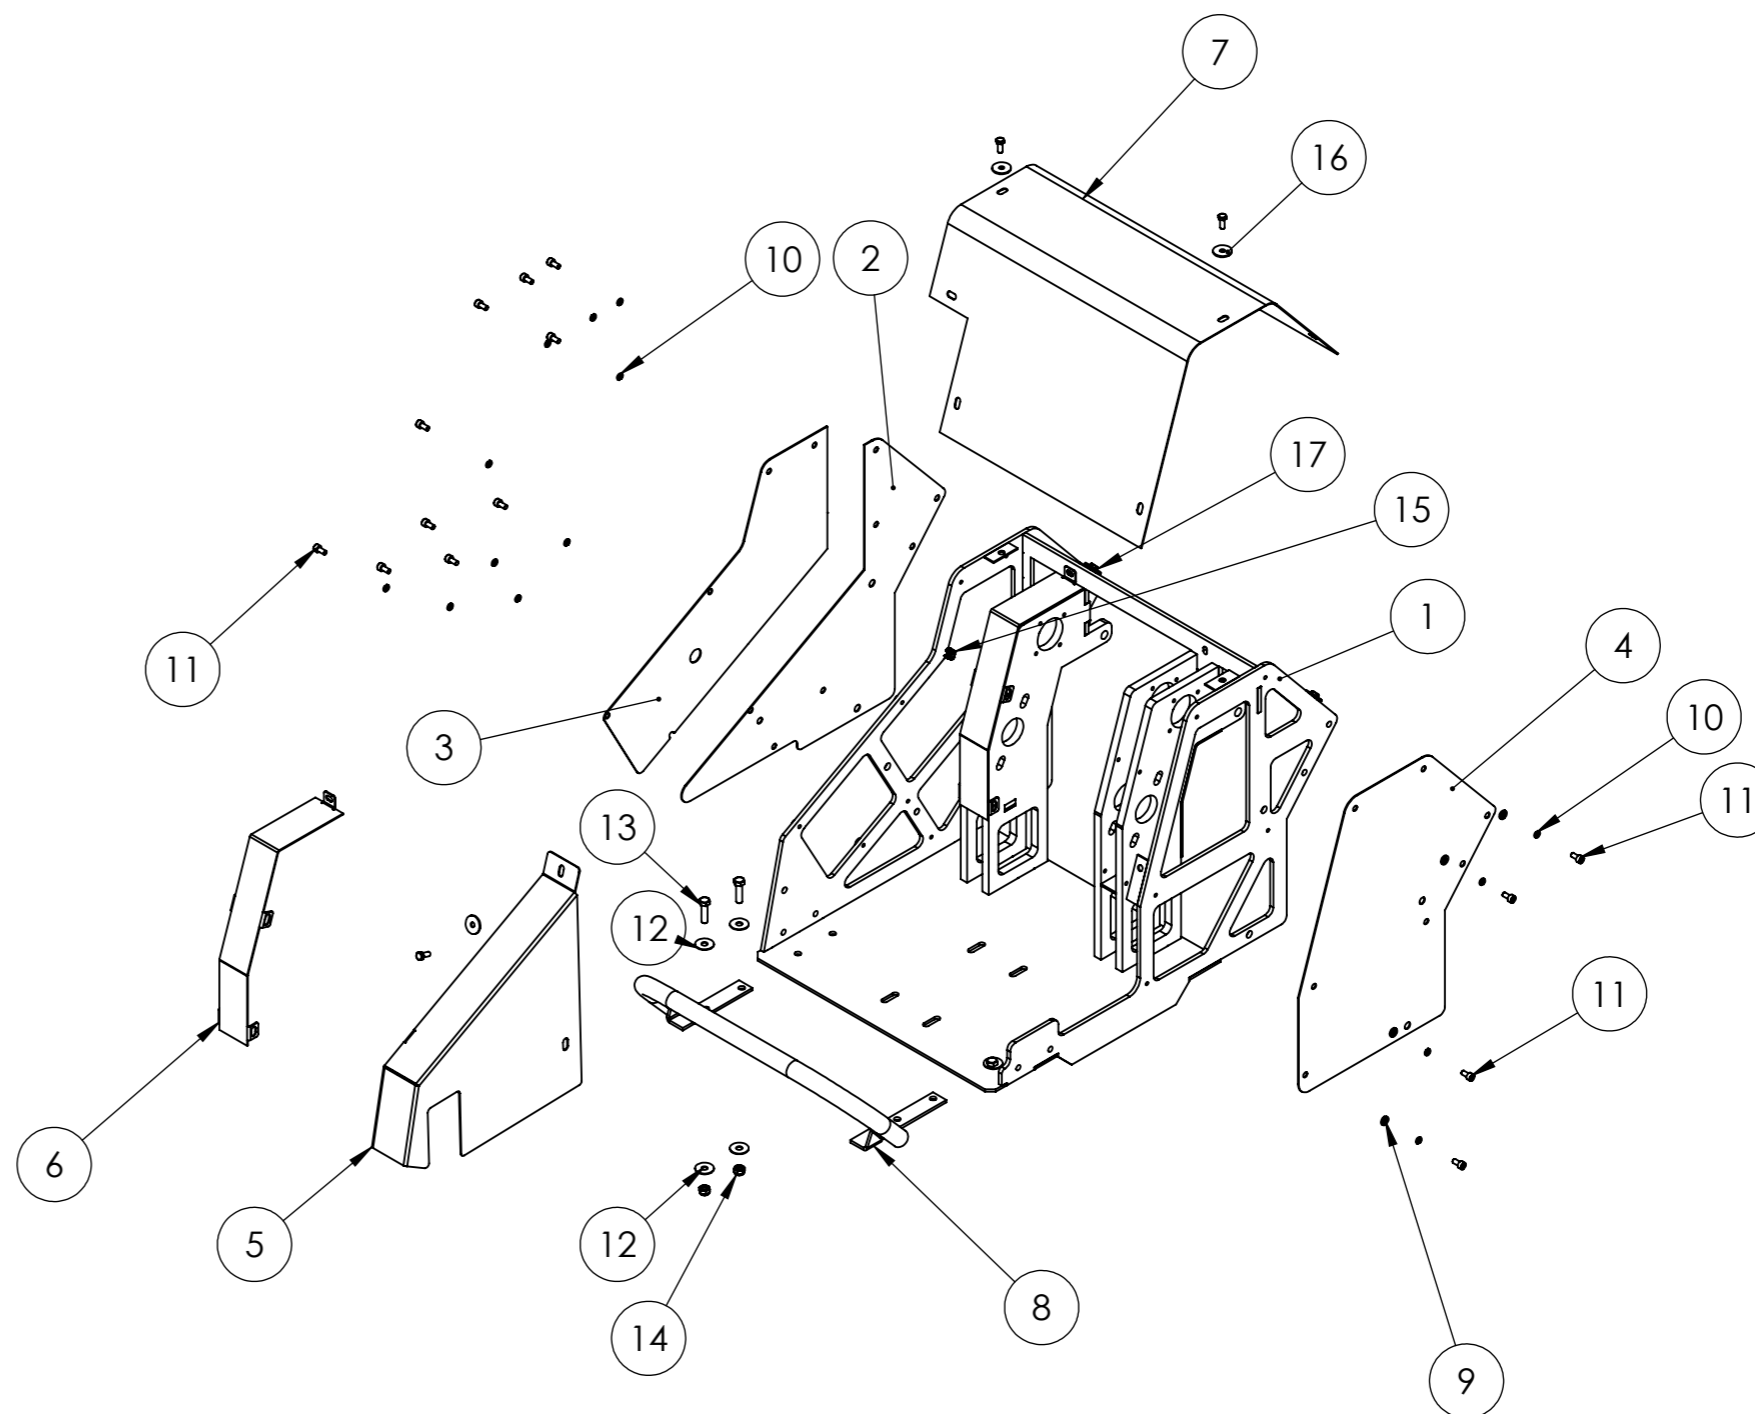

Tracmaster Ltd
Tel: +44 (0) 144 247689
www.camon.co.uk

Parts Diagram
CAMON LA25 Aerator

VALID FROM	JUNE 2016
SERIAL NUMBER	from A04-52050 & A11-46000
REVISION	A

ITEM NO.	PART NUMBER	DESCRIPTION	QTY.
1	45286	RH Wheel Axle	1
2	45281A	Front wheel (with bearing)	4
3	60065	Penny washer	4
4	60075	Split washer	4
5	31112162	Hex Bolt	4
6	45284	Front Axle	2
7	31112154	Hex Bolt	8
8	31411105	Washer	15
9	31241080	Nyloc Nut	8
10	45287	LH Wheel Axle	1

Tracmaster Ltd
 Tel: +44 (0) 144 247689
 www.camon.co.uk

Parts Diagram
CAMON LA25 Aerator

Wheels and Axles Assembly

VALID FROM	JUNE 2016
SERIAL NUMBER	from A04-52050 & A11-46000
REVISION	A

ITEM NO.	PartNo	DESCRIPTION	QTY.
1	45300	Chassis	1
2	45301	Right Hand Lower Side Plate	1
3	45302	Left Hand Top Side Plate	1
4	45303	Left Hand Cover	1
5	45305	Belt Guard	1
6	45312	Gearbox Cover	2
7	45304	Cover	1
8	45325	Front Bumper	1
9	31411064	Washer	14
10	60079	split washer	14
11	60031	Bolt	14
12	60065	Penny washer	8
13	31112152	Hex Bolt	4
14	31241080	Nyloc Nut	4
15	60600	Cage Nut	1
16	60027	Washer	5
17	31112093	Bolt	5

Tracmaster Ltd
 Tel: +44 (0) 144 247689
 www.camon.co.uk

Parts Diagram
CAMON LA25 Aerator

Tine Rod Assembly

VALID FROM	JUNE 2016
SERIAL NUMBER	from A04-52050 & A11-46000
REVISION	A

ITEM NO.	PartNo	DESCRIPTION	QTY.
1	GX160UTQX4	Engine	1
2	45334	Gearbox	1
3	25271686	Engine pulley	1
4	56356165	Key	1
5	45323	Belt	1
6	31112215	Bolt	1
7	45331	Spacer	1
8	31211100	Nut	1
9	45339	Shakeproof Washer	1
10	45328	Belt Tensioner Arm	1
11	31241100	Nyloc	1
12	31423105	Wavy Washer	1
13	60032	3/8 UNF Nyloc	1
14	45338	Bolt	1
15	60028	Jockey wheel	1
16	60065	Penny washer	8
17	31112154	Bolt	4
18	31241080	Nyloc Nut	4