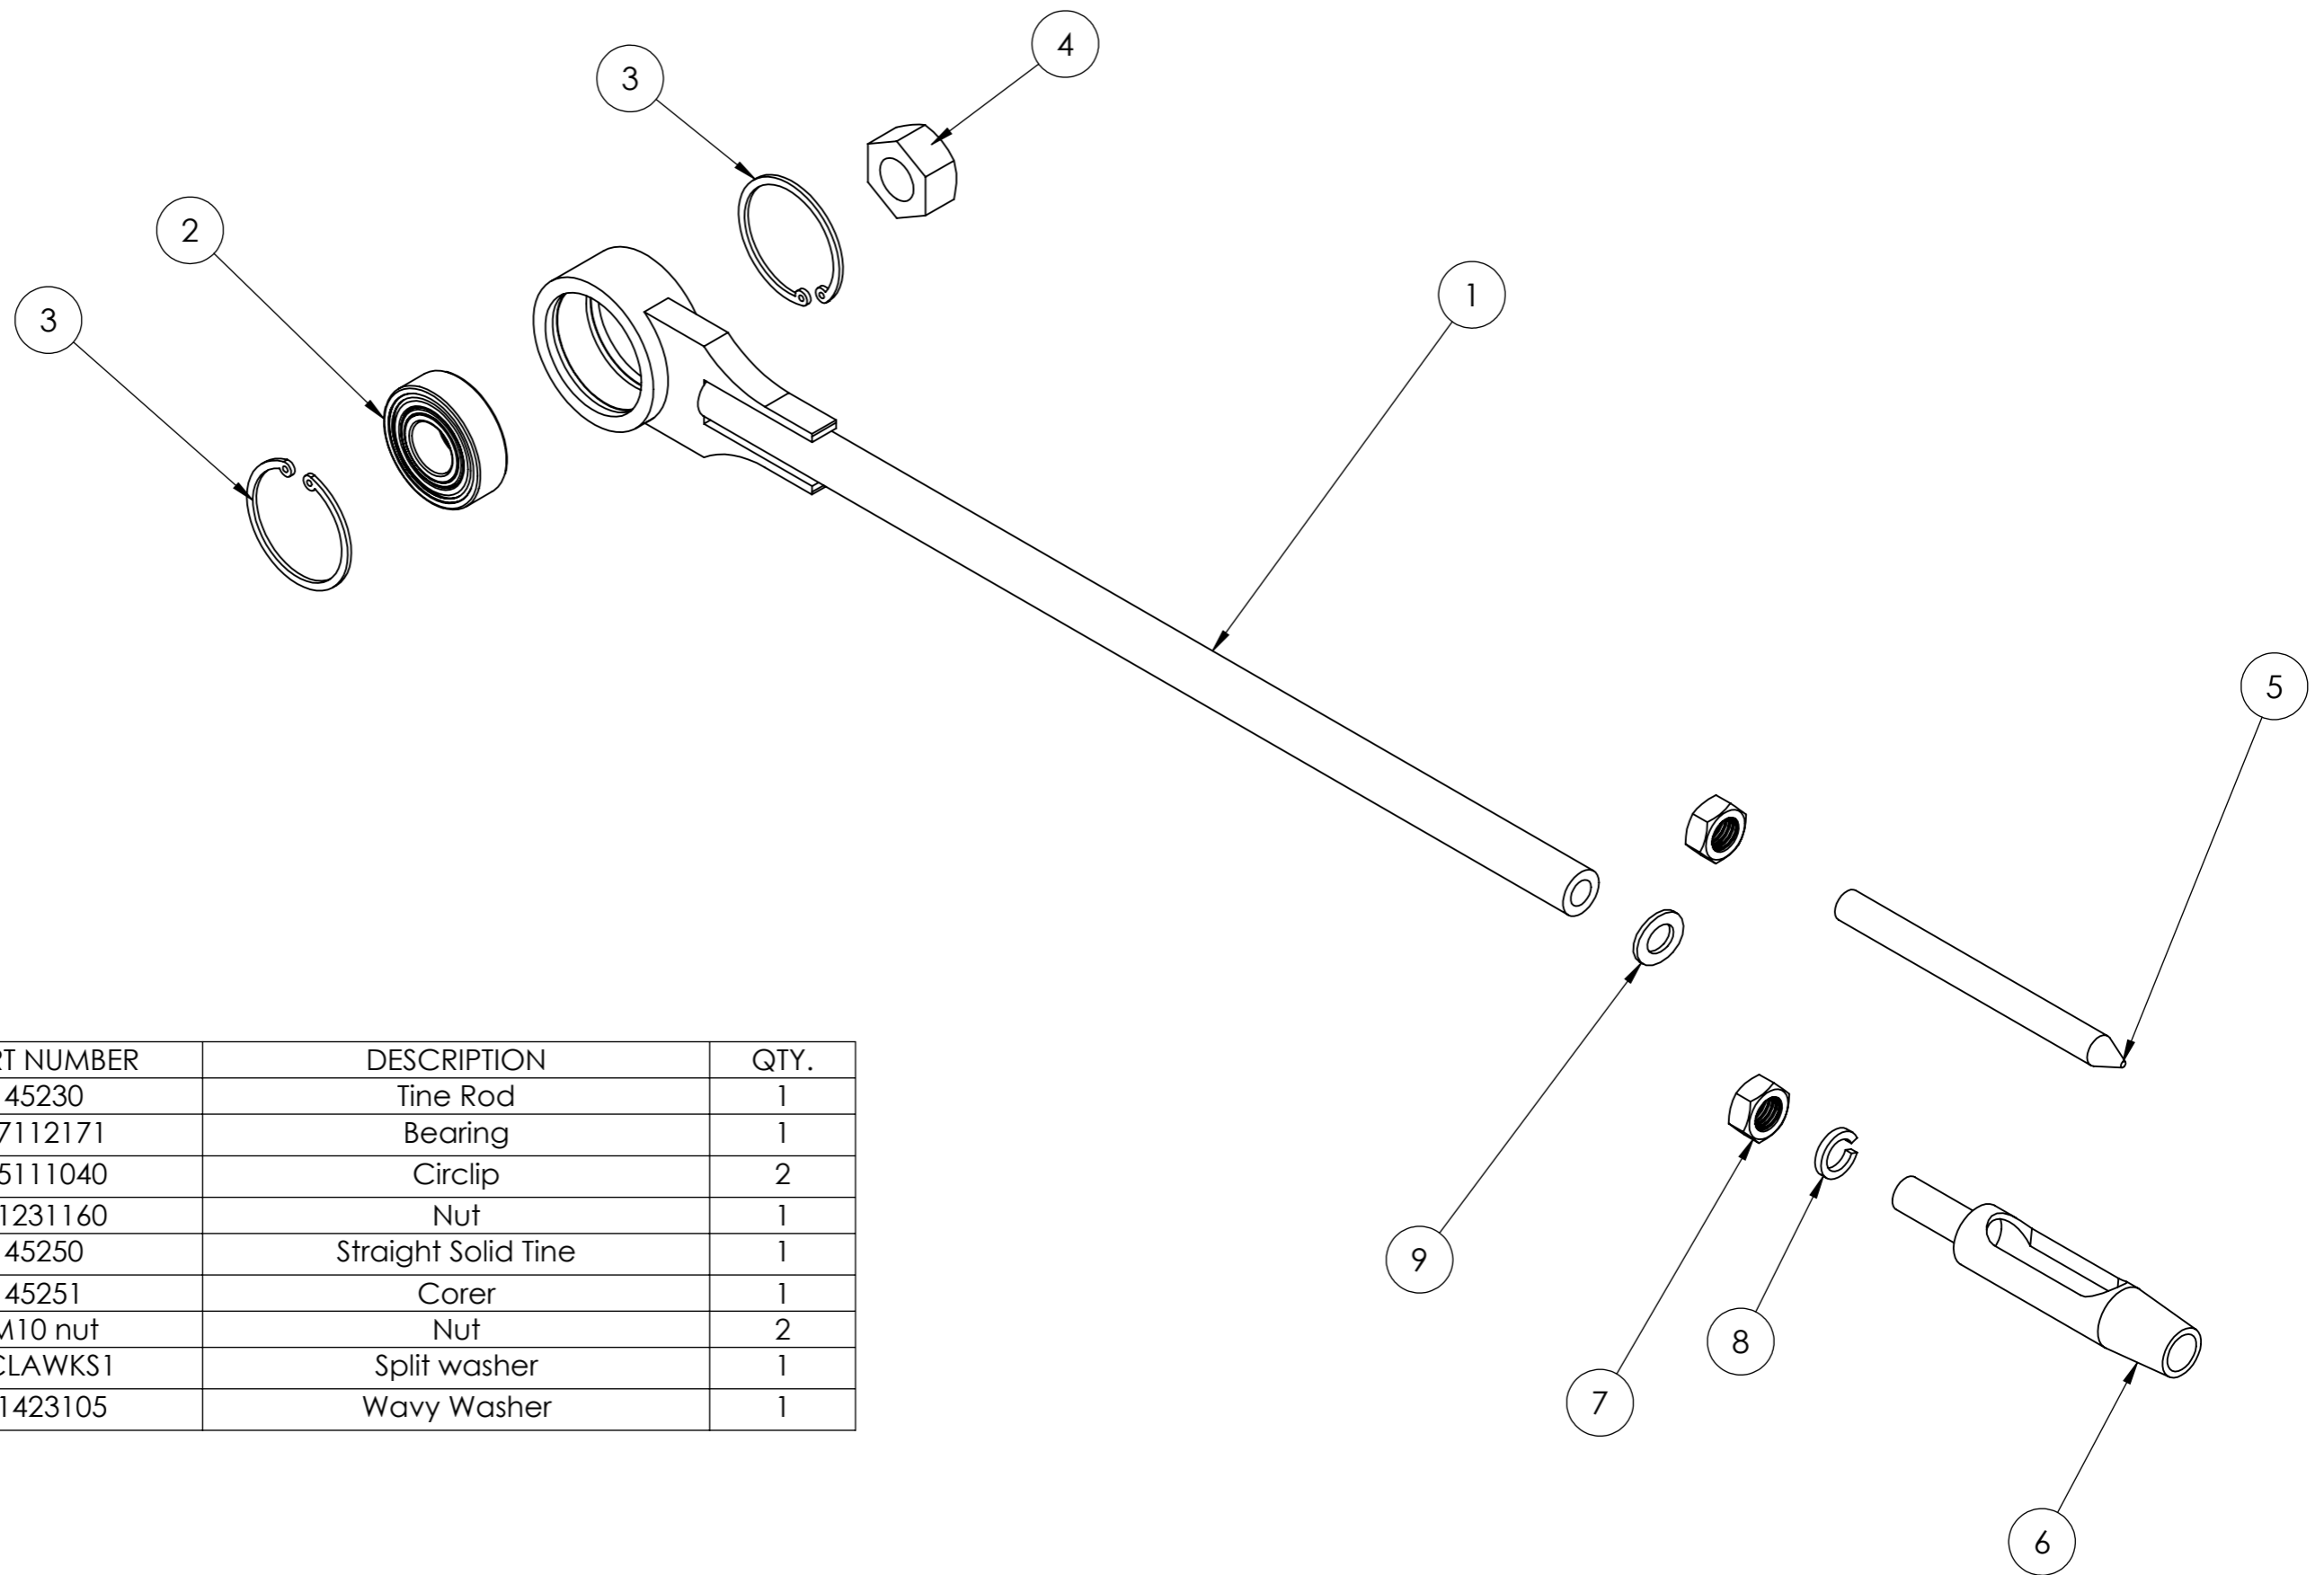

Tracmaster Ltd
Tel: +44 (0) 144 247689
www.camon.co.uk

Parts Diagram
CAMON LA25 Aerator

VALID FROM	JUNE 2016
SERIAL NUMBER	from A04-52050 & A11-46000
REVISION	A

ITEM NO.	PART NUMBER	DESCRIPTION	QTY.
1	45286	RH Wheel Axle	1
2	45281A	Front wheel (with bearing)	4
3	60065	Penny washer	4
4	60075	Split washer	4
5	31112162	Hex Bolt	4
6	45284	Front Axle	2
7	31112154	Hex Bolt	8
8	31411105	Washer	15
9	31241080	Nyloc Nut	8
10	45287	LH Wheel Axle	1

Tracmaster Ltd
 Tel: +44 (0) 144 247689
 www.camon.co.uk

Parts Diagram
CAMON LA25 Aerator

Drive Shaft Assembly

VALID FROM	JUNE 2016
SERIAL NUMBER	from A04-52050 & A11-46000
REVISION	A

ITEM NO.	PartNo	DESCRIPTION	QTY.
1	45209	Crank arm shaft	1
2	45204	12x10 key	2
3	45208	19x10 key	1
4	45218	Sprocket	1
5	45213	6mm spacer	1
6	45211	1mm Shim	3
7	37112252	Bearing	2
8	45206	Crank Arm	2
9	45297	Bearing Retainer	2
10	45202	Crank arm retaining washer	2
11	500018810	CSK Screw	2
12	452105	CSK screw	4

Tracmaster Ltd
 Tel: +44 (0) 144 247689
 www.camon.co.uk

Parts Diagram
CAMON LA25 Aerator

Cranks & Gear Assembly

VALID FROM	JUNE 2016
SERIAL NUMBER	from A04-52050 & A11-46000
REVISION	A

ITEM NO.	PART NUMBER	DESCRIPTION	QTY.
1	45230	Tine Rod	1
2	37112171	Bearing	1
3	35111040	Circlip	2
4	31231160	Nut	1
5	45250	Straight Solid Tine	1
6	45251	Corer	1
7	M10 nut	Nut	2
8	TCLAWKS1	Split washer	1
9	31423105	Wavy Washer	1

Tracmaster Ltd
 Tel: +44 (0) 144 247689
 www.camon.co.uk

Parts Diagram
CAMON LA25 Aerator

Tine Rod Assembly

VALID FROM	JUNE 2016
SERIAL NUMBER	from A04-52050 & A11-46000
REVISION	A

ITEM NO.	PartNo	DESCRIPTION	QTY.
1	GX160UTQX4	Engine	1
2	45334	Gearbox	1
3	25271686	Engine pulley	1
4	56356165	Key	1
5	45323	Belt	1
6	31112215	Bolt	1
7	45331	Spacer	1
8	31211100	Nut	1
9	45339	Shakeproof Washer	1
10	45328	Belt Tensioner Arm	1
11	31241100	Nyloc	1
12	31423105	Wavy Washer	1
13	60032	3/8 UNF Nyloc	1
14	45338	Bolt	1
15	60028	Jockey wheel	1
16	60065	Penny washer	8
17	31112154	Bolt	4
18	31241080	Nyloc Nut	4