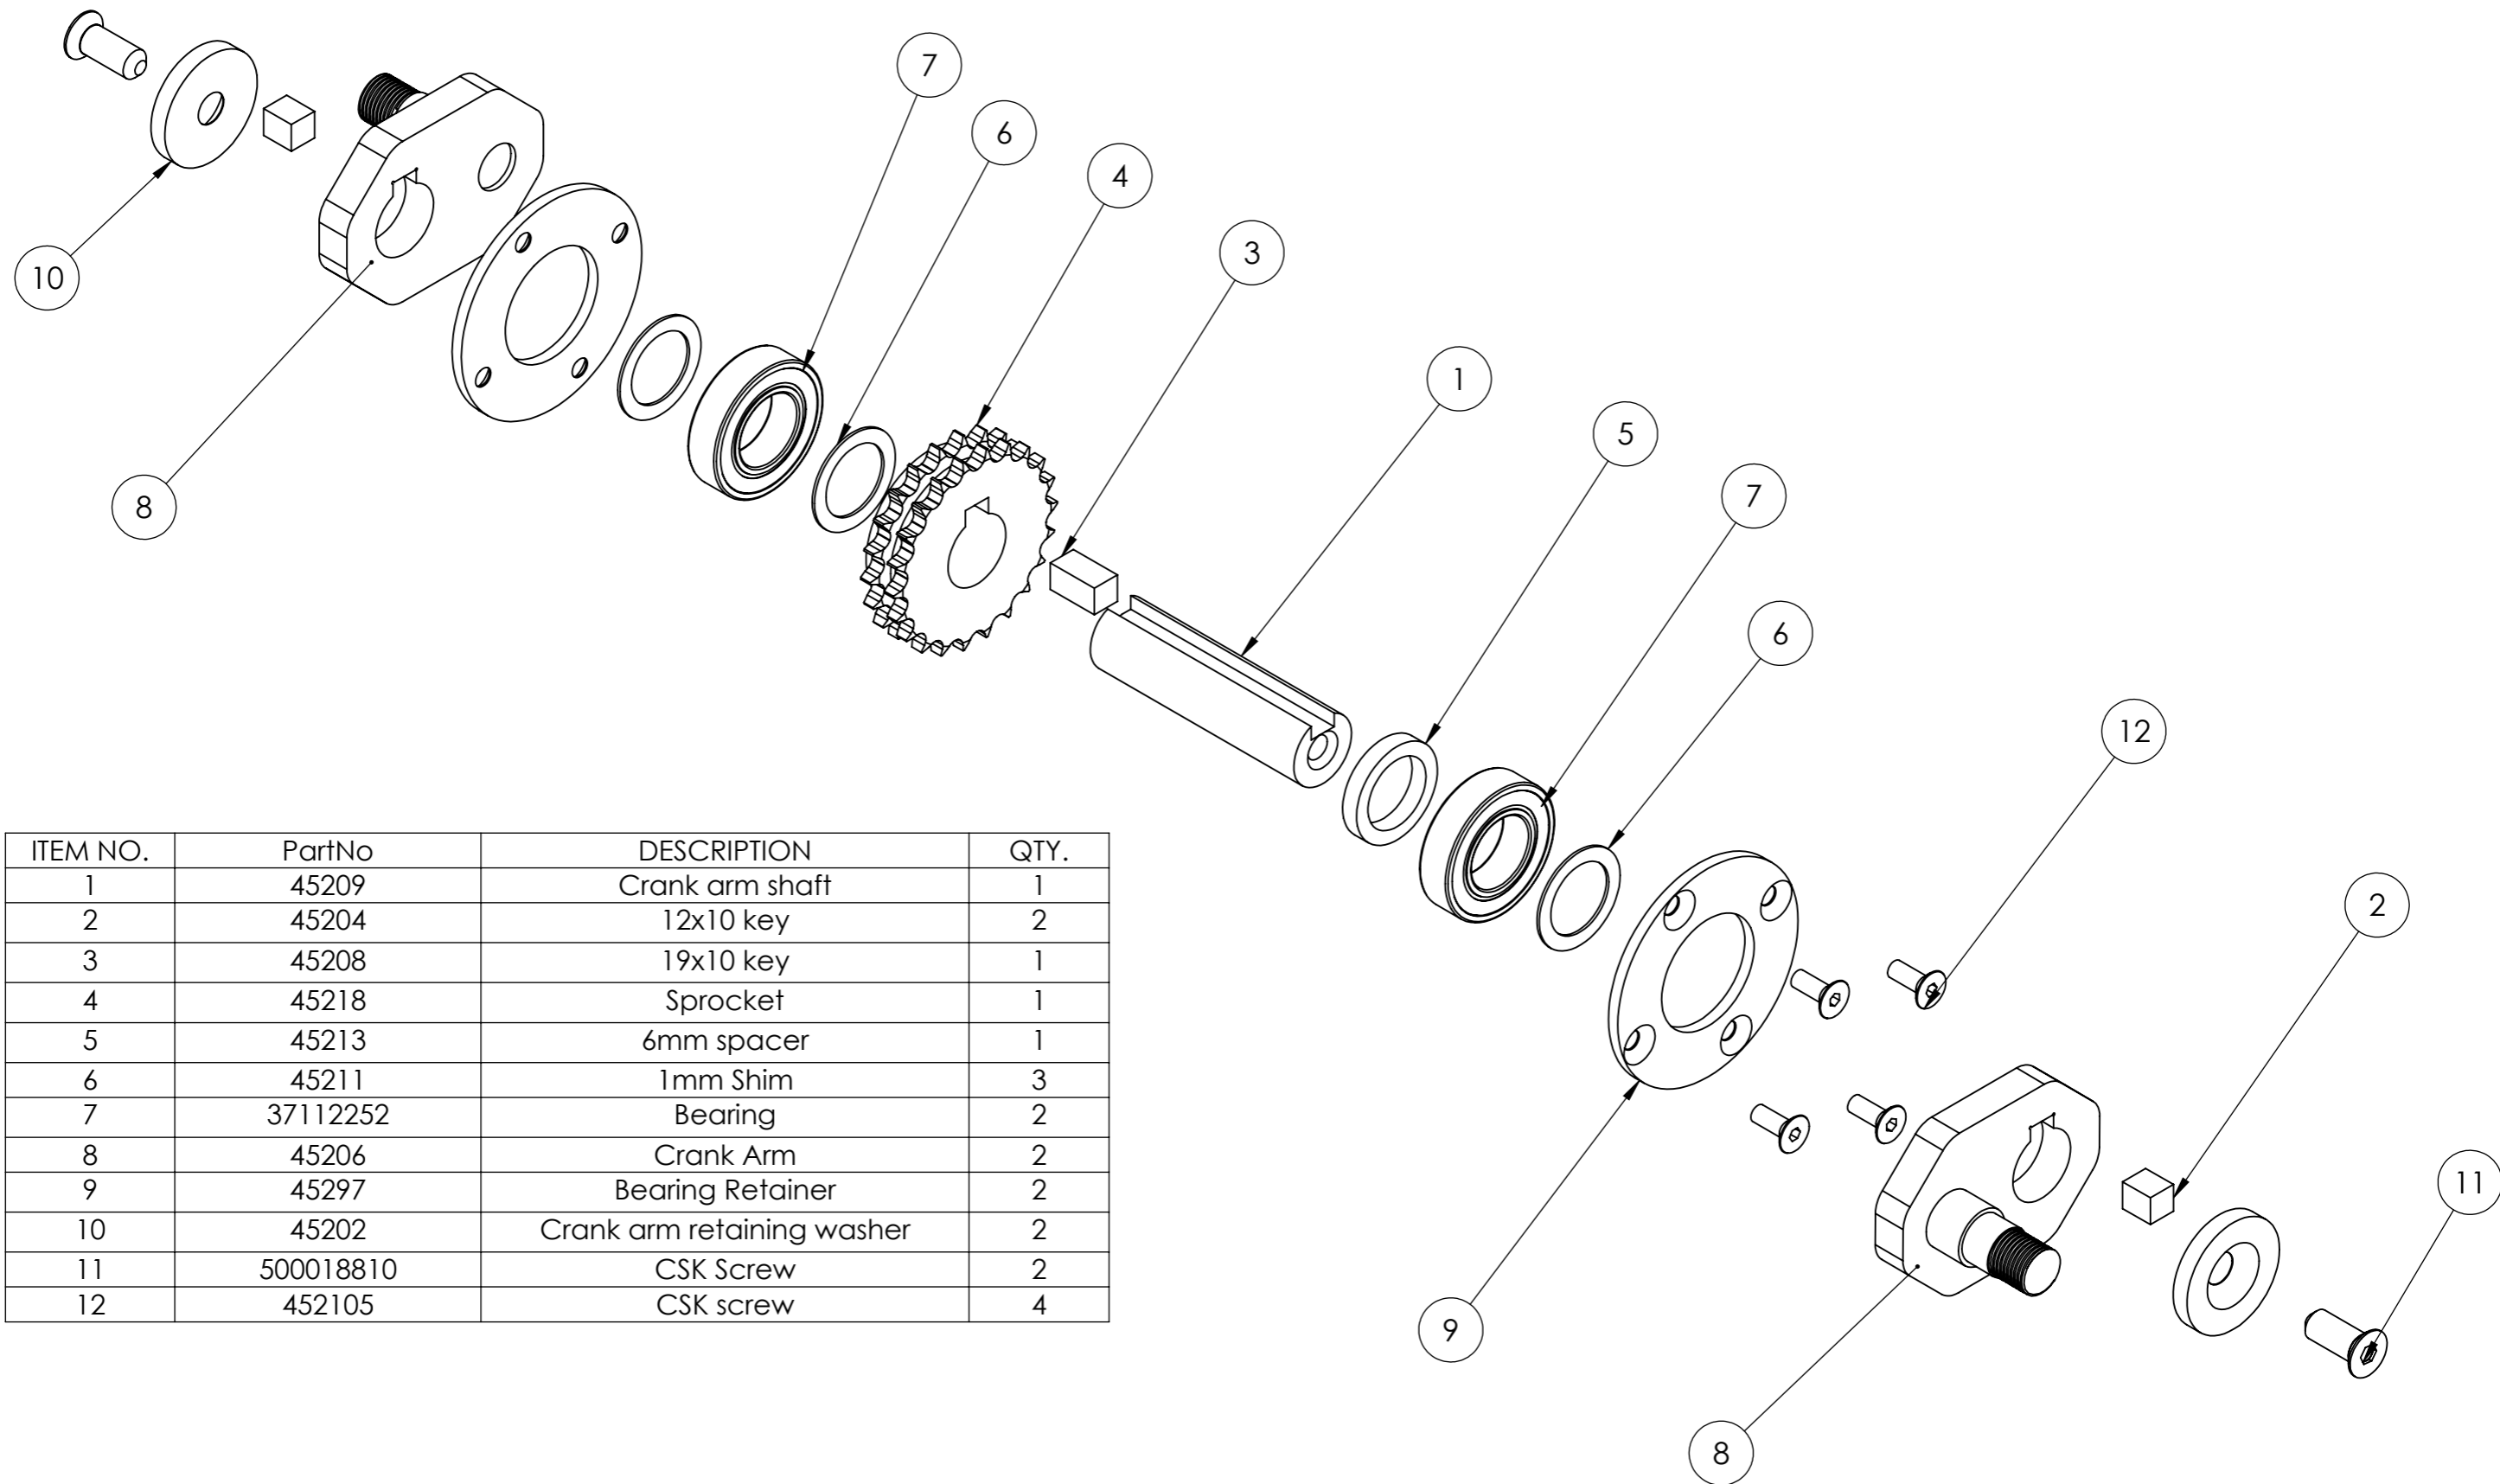

Tracmaster Ltd
Tel: +44 (0) 144 247689
www.camon.co.uk

Parts Diagram
CAMON LA25 Aerator

VALID FROM	JUNE 2016
SERIAL NUMBER	from A04-52050 & A11-46000
REVISION	A

ITEM NO.	PART NUMBER	DESCRIPTION	QTY.
1	45286	RH Wheel Axle	1
2	45281A	Front wheel (with bearing)	4
3	60065	Penny washer	4
4	60075	Split washer	4
5	31112162	Hex Bolt	4
6	45284	Front Axle	2
7	31112154	Hex Bolt	8
8	31411105	Washer	15
9	31241080	Nyloc Nut	8
10	45287	LH Wheel Axle	1

Tracmaster Ltd
 Tel: +44 (0) 144 247689
 www.camon.co.uk

Parts Diagram
CAMON LA25 Aerator

Drive Shaft Assembly

VALID FROM	JUNE 2016
SERIAL NUMBER	from A04-52050 & A11-46000
REVISION	A

ITEM NO.	PartNo	DESCRIPTION	QTY.
1	45209	Crank arm shaft	1
2	45204	12x10 key	2
3	45208	19x10 key	1
4	45218	Sprocket	1
5	45213	6mm spacer	1
6	45211	1mm Shim	3
7	37112252	Bearing	2
8	45206	Crank Arm	2
9	45297	Bearing Retainer	2
10	45202	Crank arm retaining washer	2
11	500018810	CSK Screw	2
12	452105	CSK screw	4

Tracmaster Ltd
 Tel: +44 (0) 144 247689
 www.camon.co.uk

Parts Diagram
CAMON LA25 Aerator

Cranks & Gear Assembly

VALID FROM	JUNE 2016
SERIAL NUMBER	from A04-52050 & A11-46000
REVISION	A

ITEM NO.	PART NUMBER	DESCRIPTION	QTY.
1	45230	Tine Rod	1
2	37112171	Bearing	1
3	35111040	Circlip	2
4	31231160	Nut	1
5	45250	Straight Solid Tine	1
6	45251	Corer	1
7	M10 nut	Nut	2
8	TCLAWKS1	Split washer	1
9	31423105	Wavy Washer	1

Tracmaster Ltd
 Tel: +44 (0) 144 247689
 www.camon.co.uk

Parts Diagram
CAMON LA25 Aerator

Tine Rod Assembly

VALID FROM	JUNE 2016
SERIAL NUMBER	from A04-52050 & A11-46000
REVISION	A

ITEM NO.	PartNo	DESCRIPTION	QTY.
1	GX160UTQX4	Engine	1
2	45334	Gearbox	1
3	25271686	Engine pulley	1
4	56356165	Key	1
5	45323	Belt	1
6	31112215	Bolt	1
7	45331	Spacer	1
8	31211100	Nut	1
9	45339	Shakeproof Washer	1
10	45328	Belt Tensioner Arm	1
11	31241100	Nyloc	1
12	31423105	Wavy Washer	1
13	60032	3/8 UNF Nyloc	1
14	45338	Bolt	1
15	60028	Jockey wheel	1
16	60065	Penny washer	8
17	31112154	Bolt	4
18	31241080	Nyloc Nut	4