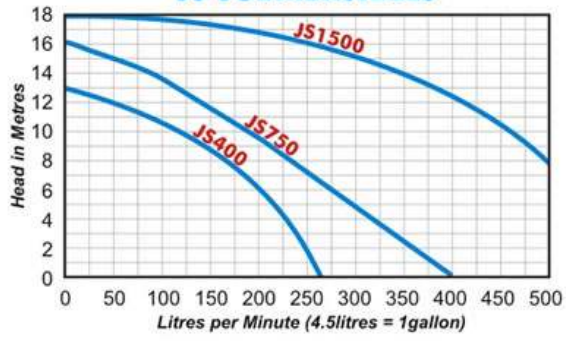

JS SUBMERSIBLES

PUMP TYPE	OUTLET DIAMETER INCH	KW
JS400	2"	0.