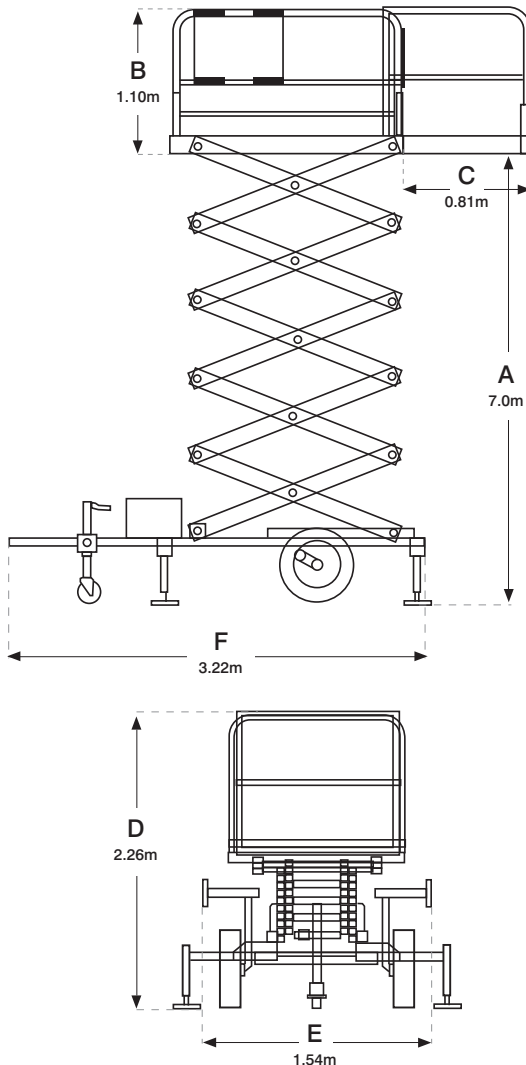

Planet
PLATFORMS

www.planetplatforms.co.uk

TP9000™

by Planet Platforms

Specifications

- 9 metres working height
- 24 volt DC Deep Cycle Battery
- 75-100 lifts per battery charge
- On board battery charger
- Removable handrails (will fit through a standard double door when removed)
- Fork lift loadable from three sides
- Towable to 50 mph
- No trailer required for transport
- Weight = 1160kg

Options and accessories:

- Tool tray
- Spare tyre
- Power to platform

Operating dimensions:

Maximum working height	9.0m
Maximum platform height	7.0m(A)
Outreach	0.81m
Safe Working Load	225kgs

Platform:

Length	1.62m
Width	1.20m
Guardrail height	1.10m(B)
Extension deck	0.81m(C)
Toeboard height	0.15m

Machine Dimensions:

Stowed height	2.26m(D)
Platform length extended	2.4m
Width, outriggers retracted	1.54m(E)
Overall length	3.22m(F)
Outrigger footprint deployed	2.00m x 1.75m
Ground clearance	0.35m

Planet
PLATFORMS